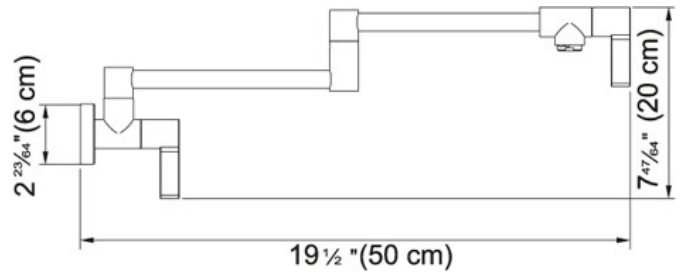

Ambient PF3180 Satin Nickel | 115.0355.514

FAMILY : **Faucets** | SERIE : **Ambient** | MODEL : **PF3180** | FINISH : **Satin Nickel** | STYLE : **Contemporary**

TECHNICAL DATA

Version	Wall Mounted Pot Filler
Flow Rate	2.2 gpm
Spray Type	Full Spray
Cartridge	Ceramic Cartridge
Faucet Operation	2 Handle Mixer
Spout Swivel Range	180°
Where to buy	Showroom