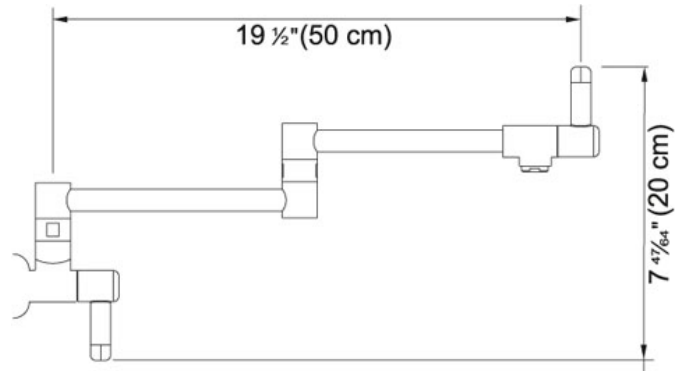

## TECHNICAL DATA

Version	Wall Mounted Pot Filler
Flow Rate	2.2 gpm
Spray Type	Full Spray
Cartridge	Ceramic Cartridge
Faucet Operation	2 Handle Mixer
Spout Swivel Range	180°
Where to buy	Showroom