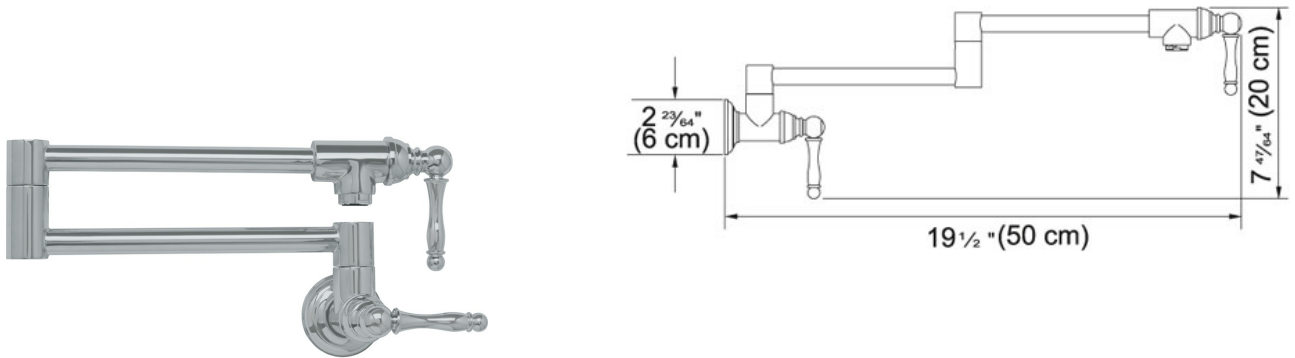

Farm House PF3380 Satin Nickel | 115.0355.518

FAMILY : **Faucets** | SERIE : **Farm House** | MODEL : **PF3380** | FINISH : **Satin Nickel** | STYLE : **Traditional**

TECHNICAL DATA

Version	Wall Mounted Pot Filler
Flow Rate	2.2 gpm
Spray Type	Full Spray
Cartridge	Ceramic Cartridge
Faucet Operation	2 Handle Mixer
Spout Swivel Range	180°
Where to buy	Showroom