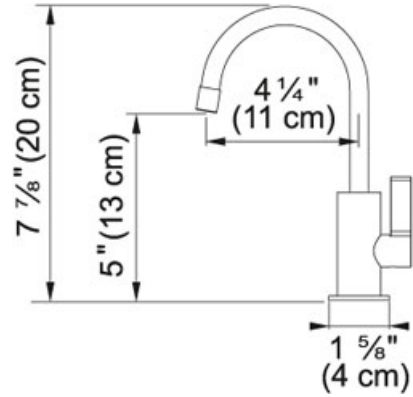

# Hot Water Dispenser - Ambient LB10180 Satin Nickel |

119.0355.522

FAMILY : Point of Use and Filtration | SERIE : Hot Water Dispenser - Ambient | MODEL : LB10180 | FINISH : Satin Nickel |  
STYLE : Contemporary

## TECHNICAL DATA

Version	Hot Water Dispenser
Flow Rate	0.5 gpm
Spray Type	Full Spray
Cartridge	Ceramic Cartridge
Faucet Operation	Single Lever
Countertop hole diameter	1 3/8"
Spout Swivel Range	360°
Where to buy	Showroom