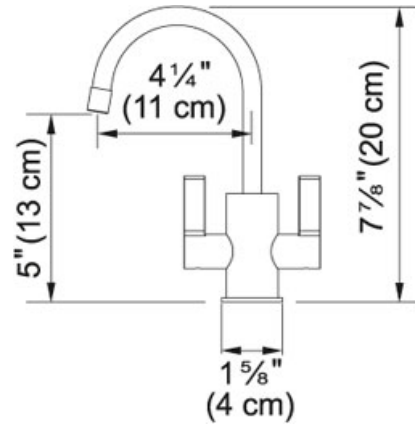

Hot and Filtered Cold Water Dispenser - Ambient LB10280

Satin Nickel | 120.0355.524

FAMILY : Point of Use and Filtration | SERIE : Hot and Filtered Cold Water Dispenser - Ambient | MODEL : LB10280 | FINISH : Satin Nickel | STYLE : Contemporary

TECHNICAL DATA

Version	Hot & Filtered Cold Water Dispenser
Flow Rate	0.5 gpm
Spray Type	Full Spray
Cartridge	Ceramic Cartridge
Faucet Operation	2 Handle Mixer
Countertop hole diameter	1 3/8"
Spout Swivel Range	360°
Where to buy	Showroom