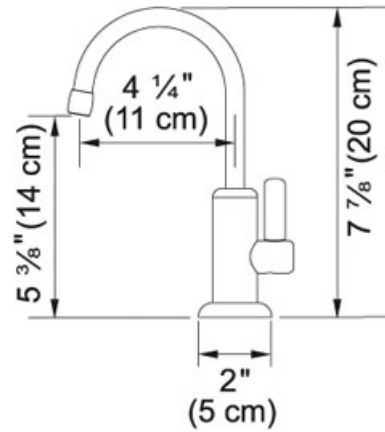

Cold Water Only - Logik DW11080 Satin Nickel | 120.0355.526

FAMILY : Point of Use and Filtration | SERIE : Cold Water Only - Logik | MODEL : DW11080 | FINISH : Satin Nickel | STYLE : Transitional

TECHNICAL DATA

Version	Cold Water Dispenser
Flow Rate	0.5 gpm
Spray Type	Full Spray
Cartridge	Ceramic Cartridge
Faucet Operation	Single Lever
Countertop hole diameter	1 3/8"
Spout Swivel Range	360°
Where to buy	Showroom