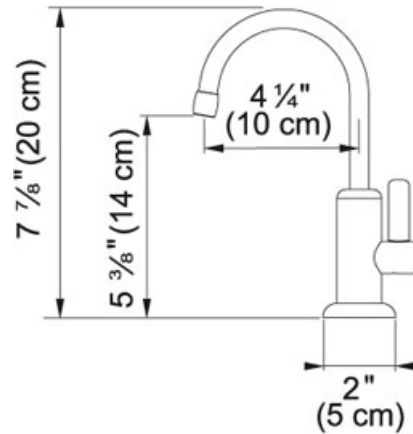

Hot Water Dispenser - Logik LB11100 Polished Chrome |

119.0355.527

FAMILY : Point of Use and Filtration | SERIE : Hot Water Dispenser - Logik | MODEL : LB11100 | FINISH : Polished Chrome |
STYLE : Contemporary

TECHNICAL DATA

Version	Hot Water Dispenser
Flow Rate	0.5 gpm
Spray Type	Full Spray
Cartridge	Ceramic Cartridge
Faucet Operation	Single Lever
Countertop hole diameter	1 3/8"
Spout Swivel Range	360°
Where to buy	Showroom