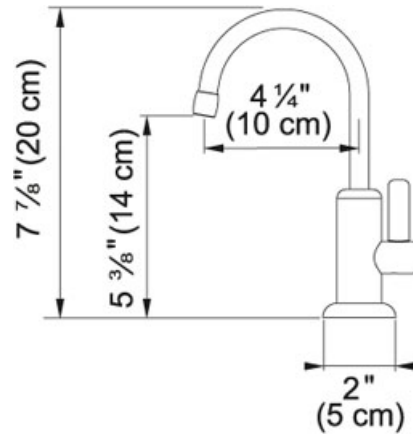

# Hot Water Dispenser - Logik LB11180 Satin Nickel |

119.0355.528

FAMILY : Point of Use and Filtration | SERIE : Hot Water Dispenser - Logik | MODEL : LB11180 | FINISH : Satin Nickel | STYLE : Transitional

## TECHNICAL DATA

Version	Hot Water Dispenser
Flow Rate	0.5 gpm
Spray Type	Full Spray
Cartridge	Ceramic Cartridge
Faucet Operation	Single Lever
Countertop hole diameter	1 3/8"
Spout Swivel Range	360°
Where to buy	Showroom