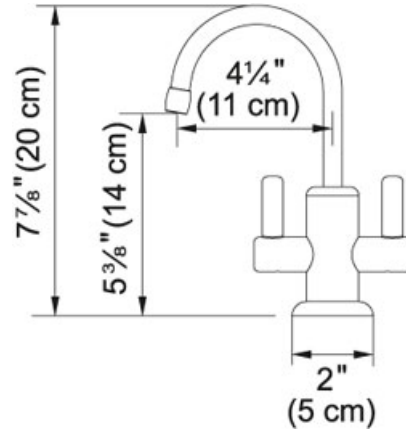

Hot and Filtered Cold Water Dispenser - Logik LB11280 Satin Nickel | 120.0355.530

FAMILY : Point of Use and Filtration | SERIE : Hot and Filtered Cold Water Dispenser - Logik | MODEL : LB11280 | FINISH : Satin Nickel | STYLE : Transitional

TECHNICAL DATA

Version	Hot & Filtered Cold Water Dispenser
Flow Rate	0.5 gpm
Spray Type	Full Spray
Cartridge	Ceramic Cartridge
Faucet Operation	2 Handle Mixer
Countertop hole diameter	1 3/8"
Spout Swivel Range	360°
Where to buy	Showroom