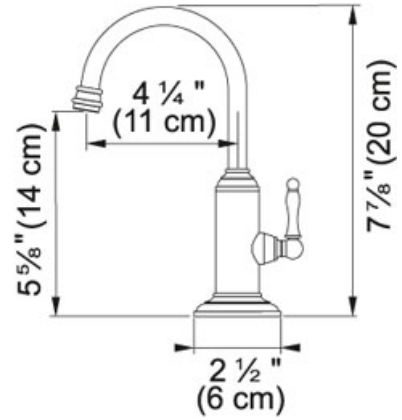

Cold Water Only - Farm House DW12080 Satin Nickel |

120.0355.532

FAMILY : Point of Use and Filtration | SERIE : Cold Water Only - Farm House | MODEL : DW12080 | FINISH : Satin Nickel |
STYLE : Traditional

TECHNICAL DATA

Version	Cold Water Dispenser
Flow Rate	0.5 gpm
Spray Type	Full Spray
Cartridge	Ceramic Cartridge
Faucet Operation	Single Lever
Countertop hole diameter	1 3/8"
Spout Swivel Range	360°
Where to buy	Showroom