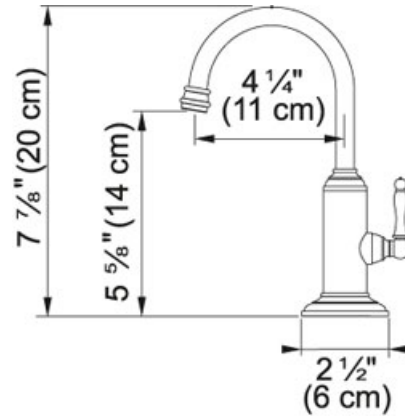

Hot Water Dispenser - Farm House LB12180 Satin Nickel |

119.0355.534

FAMILY : Point of Use and Filtration | SERIE : Hot Water Dispenser - Farm House | MODEL : LB12180 | FINISH : Satin Nickel |
STYLE : Traditional

TECHNICAL DATA

Version	Hot Water Dispenser
Flow Rate	0.5 gpm
Spray Type	Full Spray
Cartridge	Ceramic Cartridge
Faucet Operation	Single Lever
Countertop hole diameter	1 3/8"
Spout Swivel Range	360°
Where to buy	Showroom