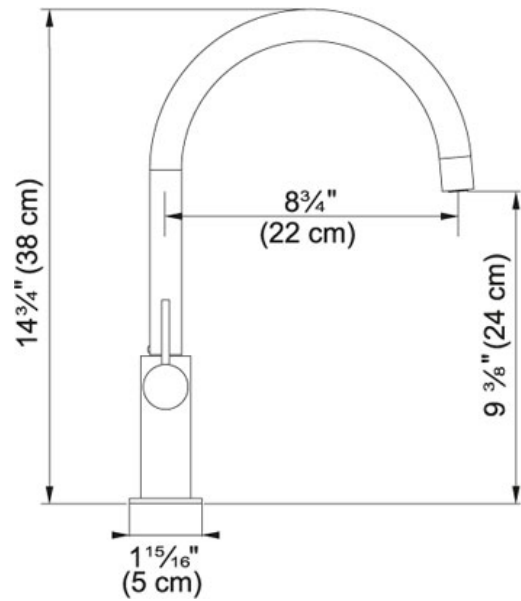

SPECIFICATION SHEET

PRODUCT FAMILY: **Faucets** FINISH: **Polished Chrome** SERIES: **AMBIENT** MODEL: **FFS3100**

Product Information

FUN#	115.0355.847
US Part Number	FFS3100
	Arc Spout / Side Spray
Flow Rate	1.75 gpm
Spray Type	Full and Needle Spray
Cartridge	Ceramic Cartridge
Faucet Operation	Single Lever
Countertop hole diameter	1 3/8"
Spout Swivel Range	360°