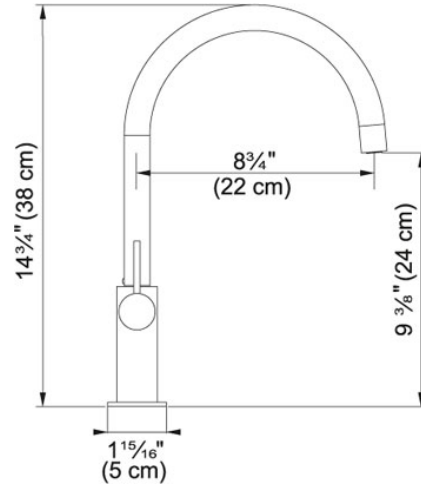

## TECHNICAL DATA

Version	Arc Spout / Side Spray
Flow Rate	1.75 gpm
Spray Type	Full and Needle Spray
Cartridge	Ceramic Cartridge
Faucet Operation	Side Lever
Countertop hole diameter	1 3/8"
Spout Swivel Range	360°