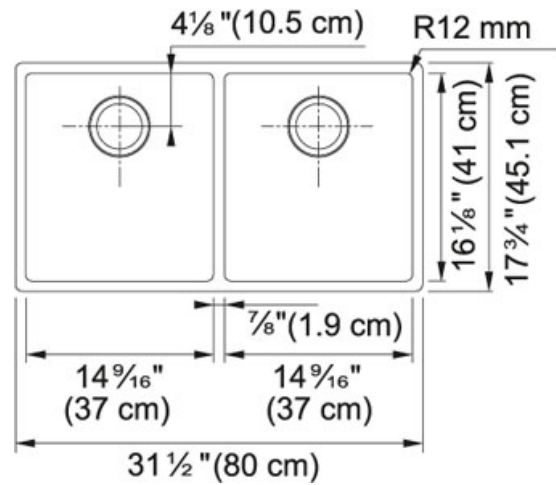

Cube CUX120 Stainless Steel | 122.0371.983

FAMILY : Sinks | SERIE : Cube | MODEL : CUX120 | FINISH : Stainless Steel | INSTALLATION TYPE : Undermount

TECHNICAL DATA

Minimum Cabinet Size	914.4 mm
Drain Opening	3 1/2"
Length overall	800.1 mm
Width overall	450.8 mm
Depth Overall	9"
Length of large bowl	460.4 mm
Width of large bowl	409.5 mm
Depth of large bowl	228.6 mm
Length of small bowl	11"
Width of small bowl	16 1/8"
Depth of small bowl	9"
Number of Bowls	2