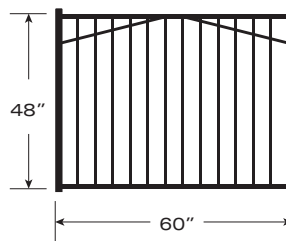

Paris 48"

2-Rail Fence

Choose Pre-Assembled Fence

Choose Matching Gate

OR Unassembled Fence

Magna-Latch

- Sections are 6 feet wide & shipped with fasteners
- Posts include post caps & fasteners
- Posts are punched for corresponding style & height of fence & cannot be substituted
- Paris style fence meets swimming pool enclosure codes that require the middle rails to be spaced 45" apart & the pickets spaced less than 4" apart.

- Gate posts must be used on both sides of a gate
- All gates include two self-closing hinges & a lockable Magna-Latch
- Gates are built to match the fence sections with a welded brace for additional support