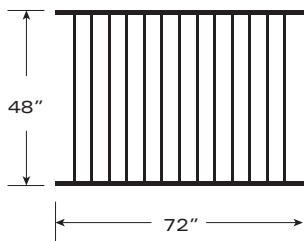

Paris 48"

2-Rail Fence

Choose Pre-Assembled Fence

Choose Matching Gate

OR Unassembled Fence

Magna-Latch

- Sections are 6 feet wide & shipped with fasteners
- Posts include post caps & fasteners
- Posts are punched for corresponding style & height of fence & cannot be substituted
- Paris style fence meets swimming pool enclosure codes that require the middle rails to be spaced 45" apart & the pickets spaced less than 4" apart.

- Gate posts must be used on both sides of a gate
- All gates include two self-closing hinges & a lockable Magna-Latch
- Gates are built to match the fence sections with a welded brace for additional support