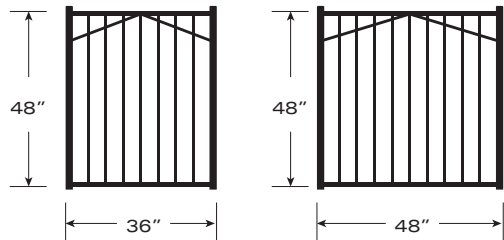

Paris 48"

2-Rail Fence

Choose Pre-Assembled Fence

Choose Matching Gate

OR Unassembled Fence

Magna-Latch

- Sections are 6 feet wide & shipped with fasteners
- Posts include post caps & fasteners
- Posts are punched for corresponding style & height of fence & cannot be substituted
- Paris style fence meets swimming pool enclosure codes that require the middle rails to be spaced 45" apart & the pickets spaced less than 4" apart.

- Gate posts must be used on both sides of a gate
- All gates include two self-closing hinges & a lockable Magna-Latch
- Gates are built to match the fence sections with a welded brace for additional support