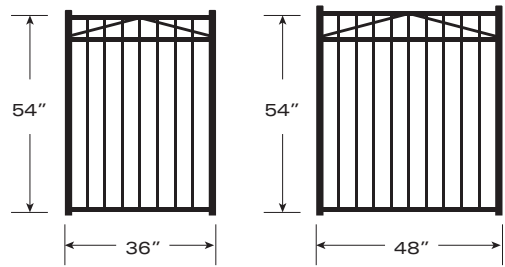

Madrid 54"

3-Rail Fence

Choose Pre-Assembled Fence

Choose Matching Gate

OR Unassembled Fence

Magna-Latch

- Sections are 6 feet wide & shipped with fasteners
- Posts include post caps & fasteners
- Posts are punched for corresponding style & height of fence & cannot be substituted
- Madrid style fence meets swimming pool enclosure codes that require the middle rails to be spaced 45" apart & the pickets spaced less than 4" apart.

- Gate posts must be used on both sides of a gate
- All gates include two self-closing hinges & a lockable Magna-Latch
- Gates are built to match the fence sections with a welded brace for additional support