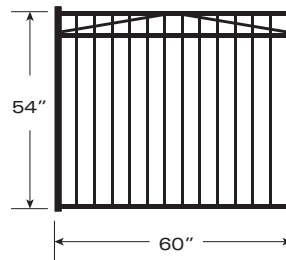

Madrid 54"

3-Rail Fence

Choose Pre-Assembled Fence

Choose Matching Gate

OR Unassembled Fence

Magna-Latch

- Sections are 6 feet wide & shipped with fasteners
- Posts include post caps & fasteners
- Posts are punched for corresponding style & height of fence & cannot be substituted
- Madrid style fence meets swimming pool enclosure codes that require the middle rails to be spaced 45" apart & the pickets spaced less than 4" apart.

- Gate posts must be used on both sides of a gate
- All gates include two self-closing hinges & a lockable Magna-Latch
- Gates are built to match the fence sections with a welded brace for additional support