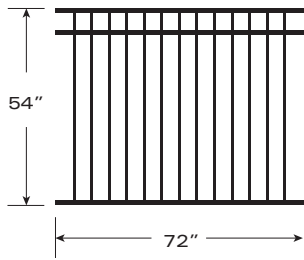

Madrid 54"

3-Rail Fence

Choose Pre-Assembled Fence

Choose Matching Gate

OR Unassembled Fence

Magna-Latch

- Sections are 6 feet wide & shipped with fasteners
- Posts include post caps & fasteners
- Posts are punched for corresponding style & height of fence & cannot be substituted
- Madrid style fence meets swimming pool enclosure codes that require the middle rails to be spaced 45" apart & the pickets spaced less than 4" apart.

- Gate posts must be used on both sides of a gate
- All gates include two self-closing hinges & a lockable Magna-Latch
- Gates are built to match the fence sections with a welded brace for additional support