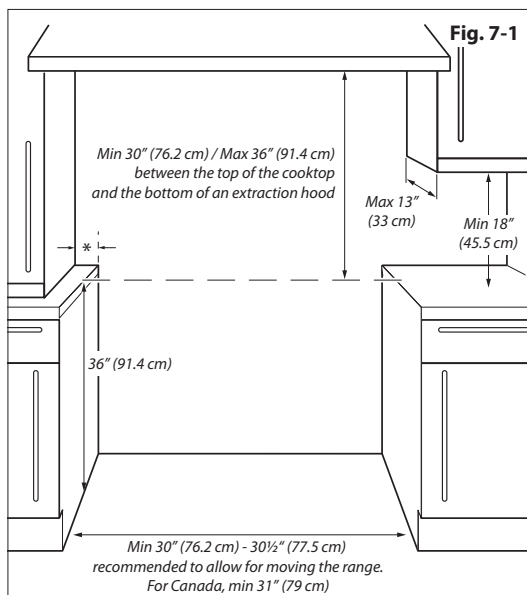

AGA Professional

30" Gas Range with RapidBake Convection™

APRO30AGSS

Standard Installation

Electrical Connection

AGA Kitchen Concierge
800-525-5601

#AGAProPower

www.aga-ranges.com