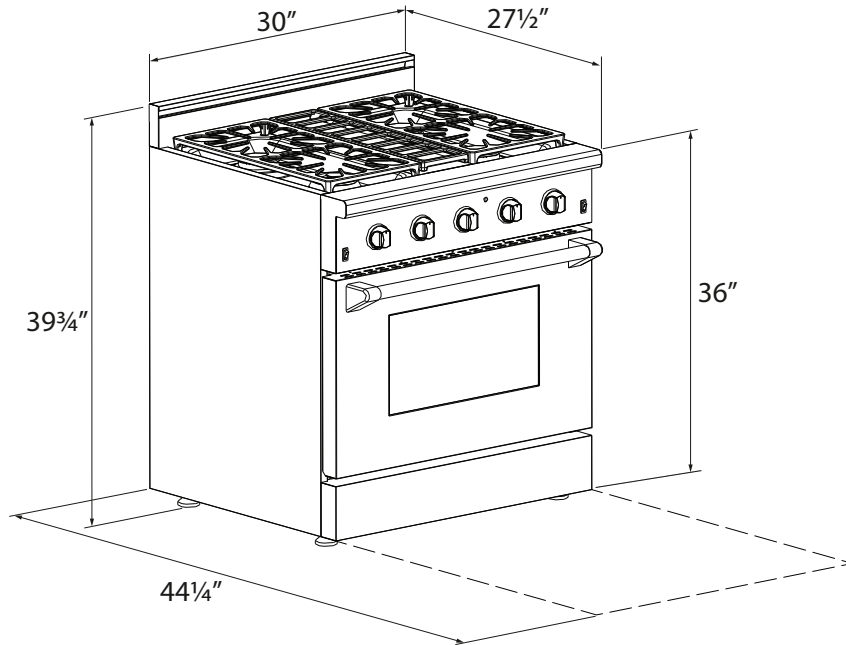

AGA Professional

30" Gas Range with RapidBake Convection™

APRO30AGSS

Standard Installation

Electrical Connection

AGA Kitchen Concierge
800-525-5601

#AGAProPower

www.aga-ranges.com