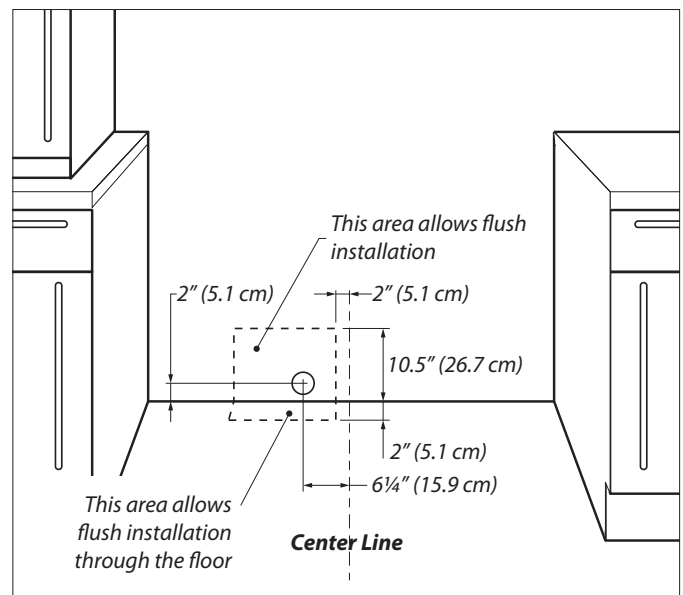

AGA Professional

30" Gas Range with RapidBake Convection™

APRO30AGSS

Standard Installation

Electrical Connection

AGA Kitchen Concierge
800-525-5601

#AGAProPower

www.aga-ranges.com