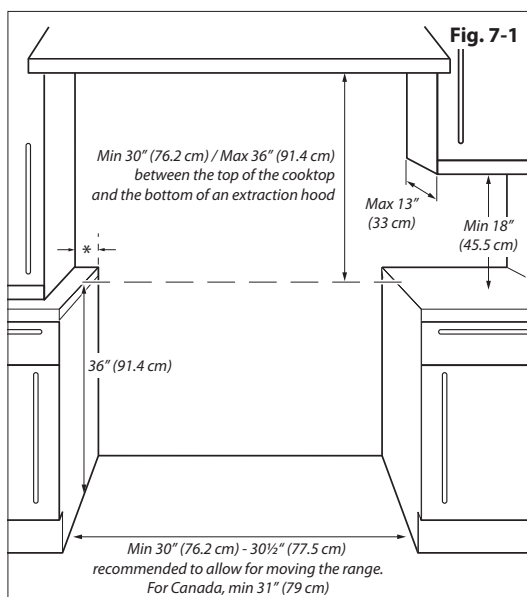

AGA Professional

30" Dual Fuel Range with RapidBake Convection™

APRO30DFSS

Standard Installation

AGA Kitchen Concierge
800-525-5601

#AGAProPower

www.aga-ranges.com