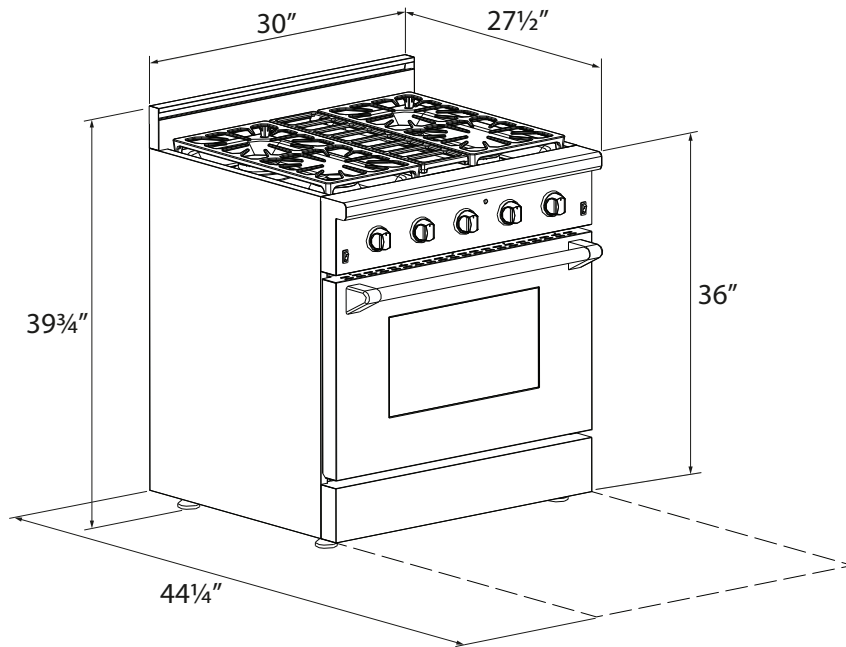

AGA Professional

30" Dual Fuel Range with RapidBake Convection™

APRO30DFSS

Standard Installation

AGA Kitchen Concierge
800-525-5601

#AGAProPower

www.aga-ranges.com