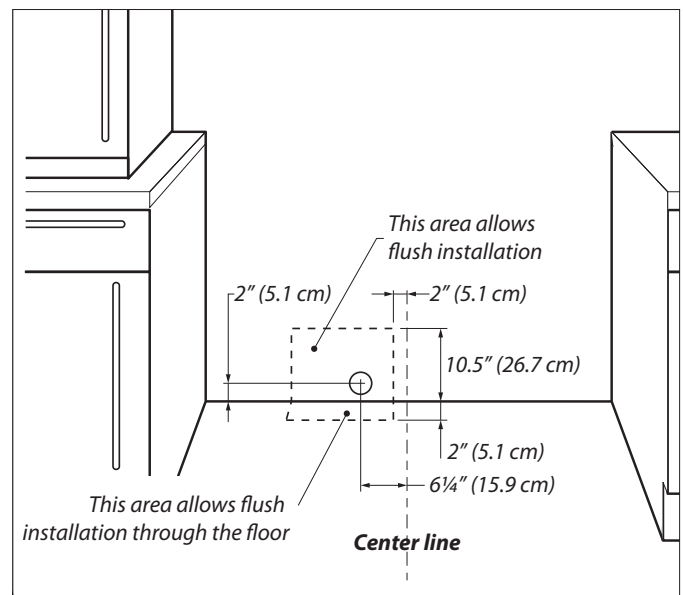

AGA Professional

36" Gas Range with RapidBake Convection™

APRO36AGSS

Standard Installation

Electrical Connection

AGA Kitchen Concierge
800-525-5601

#AGAProPower

www.aga-ranges.com