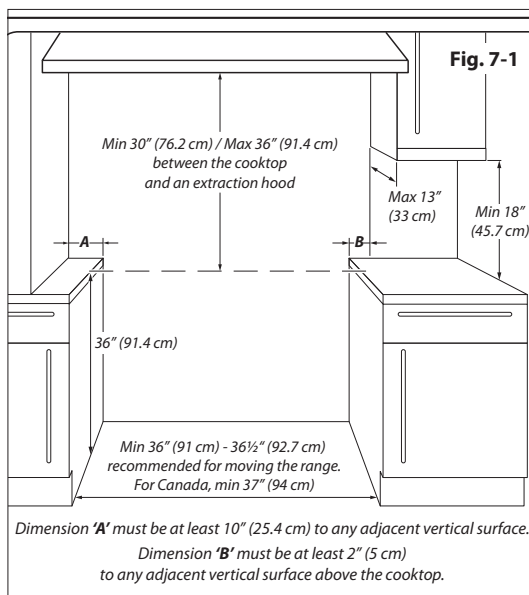

AGA Professional

36" Gas Range with RapidBake Convection™

APRO36AGSS

Standard Installation

Electrical Connection

AGA Kitchen Concierge
800-525-5601

#AGAProPower

www.aga-ranges.com