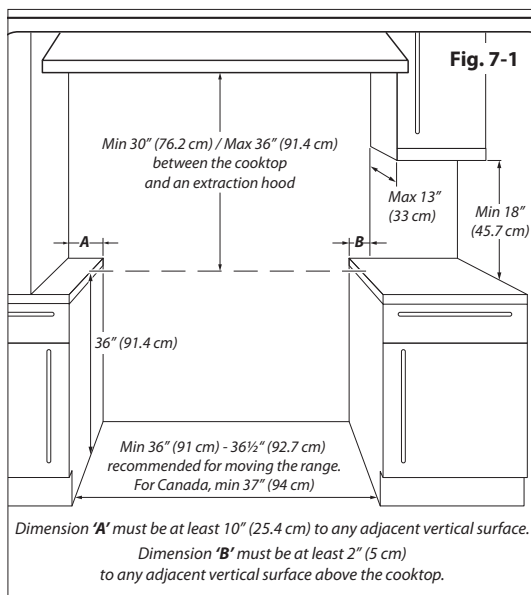

Standard Installation

AGA Kitchen Concierge
800-525-5601

#AGAProPower

www.aga-ranges.com