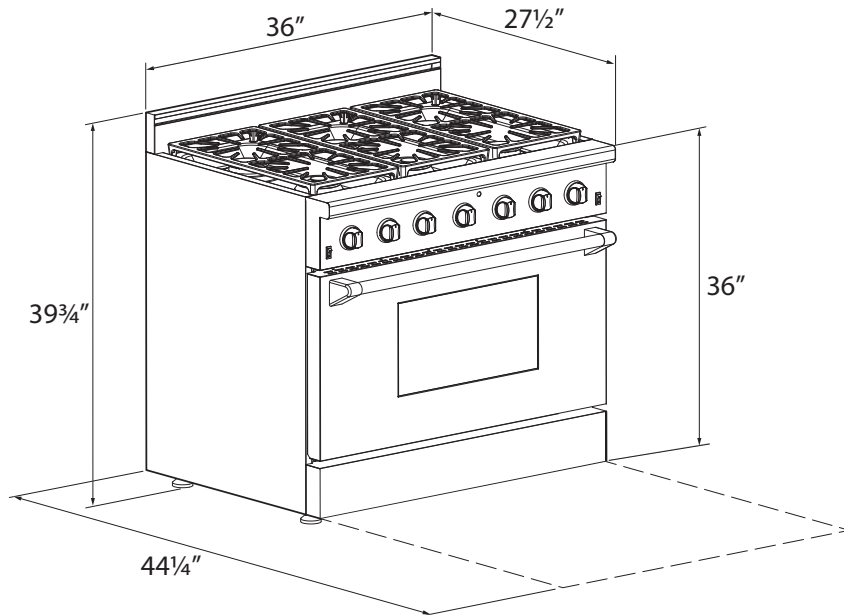

## 36" Dual Fuel Range with RapidBake Convection™

APRO36DFSS