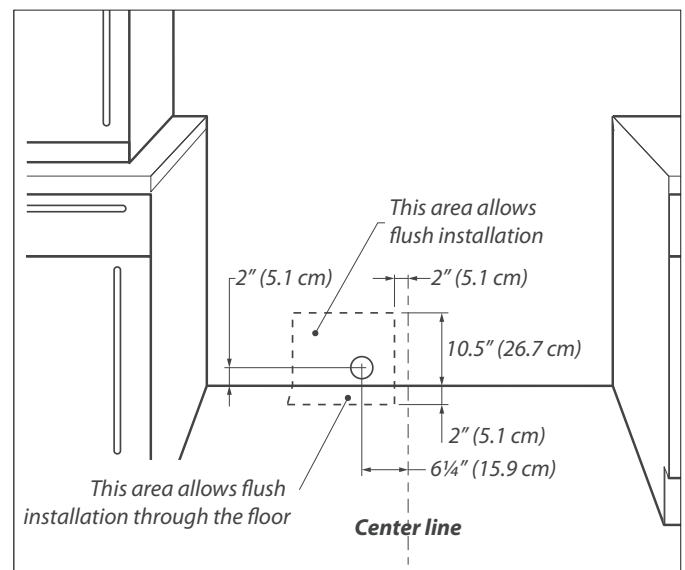

AGA Professional

48" Gas Range with RapidBake Convection™

APRO48AGSS

Standard Installation

Electrical Connection

AGA Kitchen Concierge
800-525-5601

#AGAProPower

www.aga-ranges.com