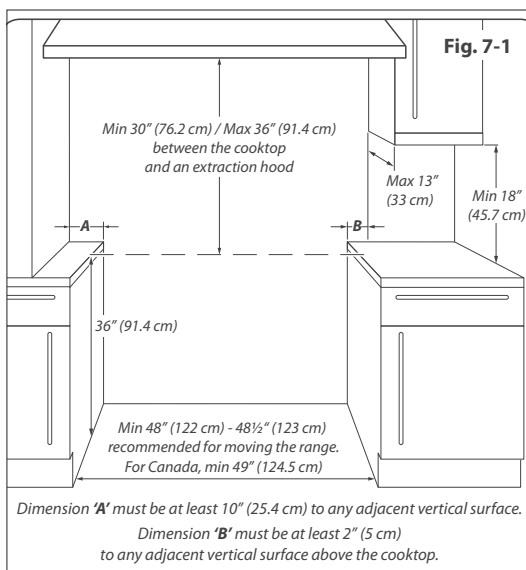

AGA Professional

48" Gas Range with RapidBake Convection™

APRO48AGSS

Standard Installation

Electrical Connection

AGA Kitchen Concierge
800-525-5601

#AGAProPower

www.aga-ranges.com