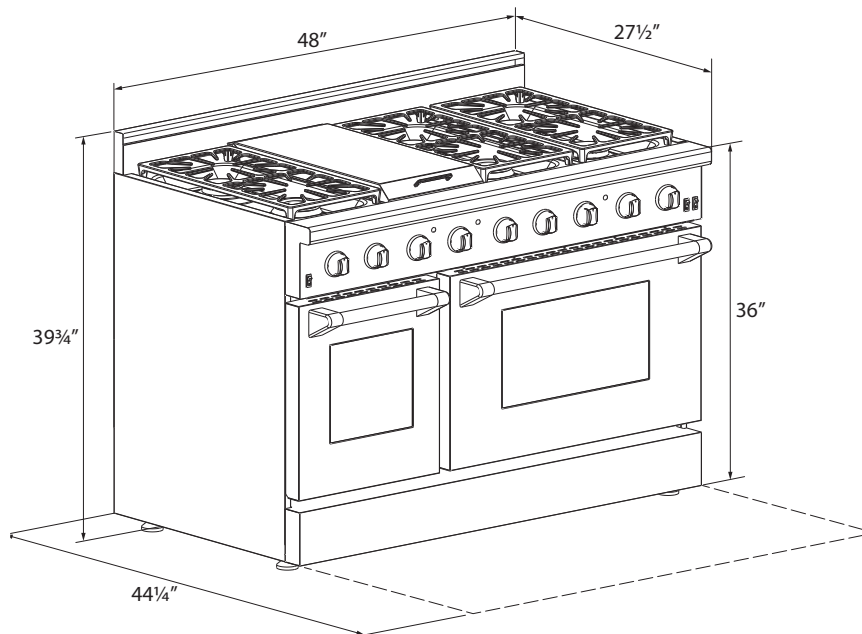

## 48" Dual Fuel Convection Range

APRO48DFSS