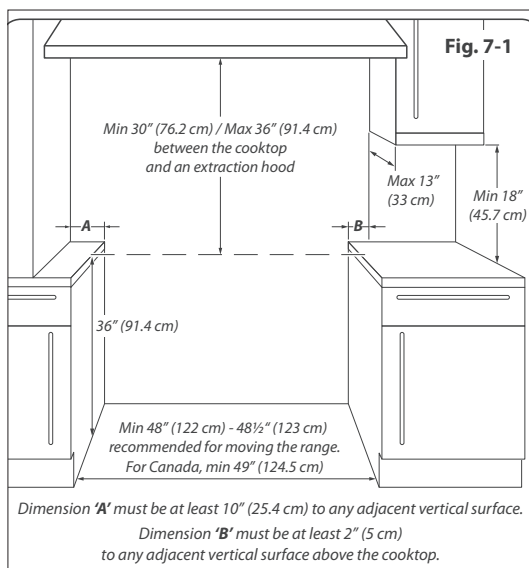

Standard Installation

AGA Kitchen Concierge
800-525-5601

#AGAProPower

www.aga-ranges.com