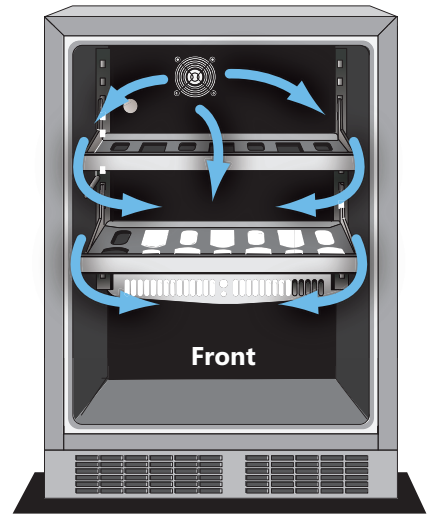

## Finish/Door Options

Stainless Steel

Overlay Panel Ready

24" Rough-In Dimensions		
"A"	"B"	"C"
24" (61 cm)	**34" to 35" (86.4 to 88.9 cm)	24" (61 cm)

Cabinet Dimensions		
"D"	"E"	"F"
23 7/8" (60.7 cm)	33 3/4" to 34 3/4" (85.7 to 88.3 cm)	23 23/32" (60.2 cm)
"G"	"H"	"J"
26 7/32" (66.6 cm)	46 13/32" (117.9 cm)	26 7/16" (67.2 cm)

### Dynamic Cooling Technology™ delivers rapid cool down and the industry's best temperature stability

The distinctive Marvel design features a thermal-efficient cabinet and door combined with Dynamic Cooling Technology™ for superior temperature stability, faster cooling times and speedy temperature recovery even with high usage.