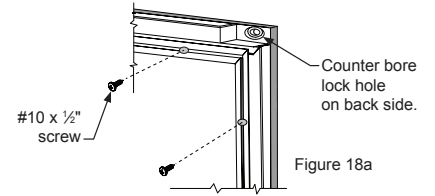

# Overlay Panels

Figure 18  
Right Hand Hinged Door  
24" (61 cm) wide appliance

Figure 20  
Left Hand Hinged Door  
24" (61 cm) wide appliance

Figure 19  
Right Hand Hinged Door  
24" (61 cm) wide appliance

Figure 21  
Left Hand Hinged Door  
24" (61 cm) wide appliance

Figure 18a

Material Type	#10 Wood Screw
Hardwood	1/8" (3.2 mm) Diameter. Pilot Hole
Softwood	7/64" (2.8 mm) Diameter. Pilot Hole

Table C

For comprehensive installation instructions, please visit [www.marvelrefrigeration.com](http://www.marvelrefrigeration.com)