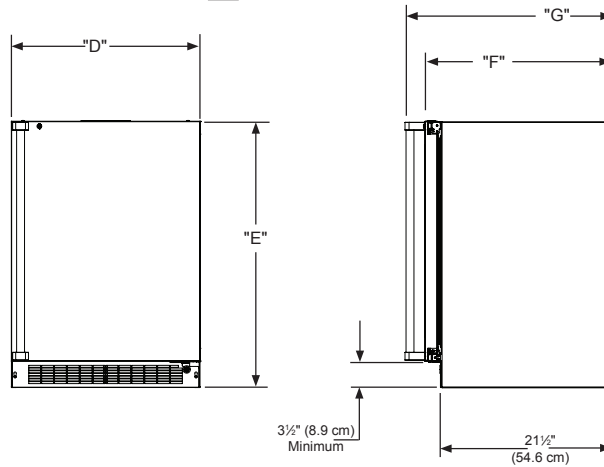

## Product Dimensions

23<sup>7</sup>/<sub>8</sub>" W x 33<sup>3</sup>/<sub>4</sub>" minimum H x 26<sup>1</sup>/<sub>4</sub>" D (including handle)

## Finish/Door Options

Stainless Steel

Overlay Panel Ready

24" Rough-In Dimensions		
"A"	"B"	"C"
24" (61 cm)	**34" to 35" (86.4 to 88.9 cm)	24" (61 cm)

Cabinet Dimensions		
"D"	"E"	"F"
23 7/8" (60.7 cm)	33 3/4" to 34 3/4" (85.7 to 88.3 cm)	23 23/32" (60.2 cm)
"G"	"H"	"J"
26 7/32" (66.6 cm)	46 13/32" (117.9 cm)	26 7/16" (67.2 cm)

<b>Control Type</b>	Marvel Intuit™ Integrated Controls
<b>Temperature Range</b>	-10 to 10° F (-23.3 to -12.2°C)
<b>Lock</b>	Yes
<b>Electrical Requirements</b>	120V / 60Hz / 15A
<b>Length of Power Cord</b>	6 ft.
<b>Product Dimensions</b>	23 7/8" W x 33 3/4" minimum H x 26 7/32" D (including handle)
<b>Depth to Front of Door</b>	23 23/32"