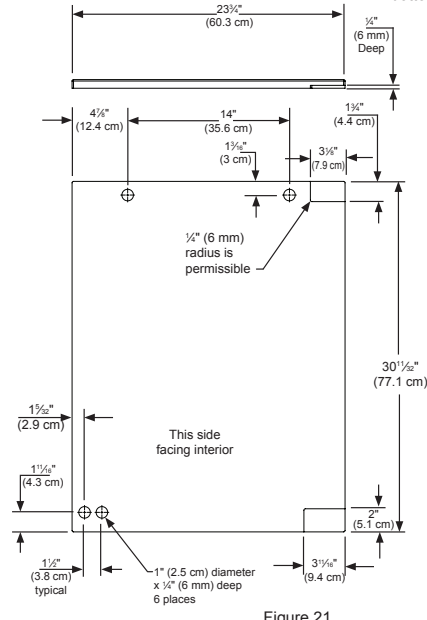

## Product Dimensions

23<sup>7</sup>/<sub>8</sub>" W x 33<sup>3</sup>/<sub>4</sub>" minimum H x 26<sup>1</sup>/<sub>4</sub>" D (including handle)

## Finish/Door Options

Stainless Steel

Overlay Panel Ready

24" Rough-In Dimensions		
"A"	"B"	"C"
24" (61 cm)	**34" to 35" (86.4 to 88.9 cm)	24" (61 cm)

Cabinet Dimensions		
"D"	"E"	"F"
23 7/8" (60.7 cm)	33 3/4" to 34 3/4" (85.7 to 88.3 cm)	23 23/32" (60.2 cm)
"G"	"H"	"J"
26 7/32" (66.6 cm)	46 13/32" (117.9 cm)	26 7/16" (67.2 cm)

# Overlay Panels

Figure 18  
Right Hand Hinged Door  
24" (61 cm) wide appliance

Figure 20  
Left Hand Hinged Door  
24" (61 cm) wide appliance

Figure 19  
Right Hand Hinged Door  
24" (61 cm) wide appliance

Figure 21  
Left Hand Hinged Door  
24" (61 cm) wide appliance

Figure 18a

Material Type	#10 Wood Screw
Hardwood	1/8" (3.2 mm) Diameter. Pilot Hole
Softwood	7/64" (2.8 mm) Diameter. Pilot Hole

Table C

For comprehensive installation instructions, please visit [www.marvelrefrigeration.com](http://www.marvelrefrigeration.com)