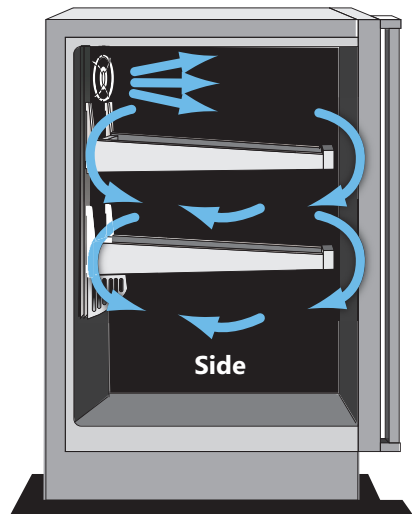

## Finish/Door Options

Stainless Steel

Overlay Panel Ready

24" Rough-In Dimensions		
"A"	"B"	"C"
24" (61 cm)	**34" to 35" (86.4 to 88.9 cm)	24" (61 cm)

Cabinet Dimensions		
"D"	"E"	"F"
23 7/8" (60.7 cm)	33 3/4" to 34 3/4" (85.7 to 88.3 cm)	23 23/32" (60.2 cm)
"G"	"H"	"J"
26 7/32" (66.6 cm)	46 13/32" (117.9 cm)	26 7/16" (67.2 cm)

### Dynamic Cooling Technology™ delivers rapid cool down and the industry's best temperature stability

The distinctive Marvel design features a thermal-efficient cabinet and door combined with Dynamic Cooling Technology™ for superior temperature stability, faster cooling times and speedy temperature recovery even with high usage.