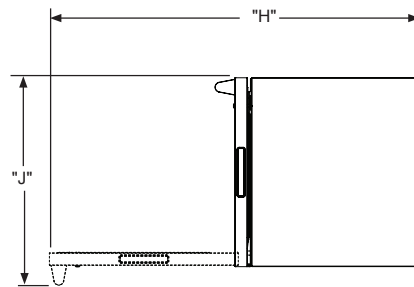

## Product Dimensions

23<sup>7</sup>/<sub>8</sub>" W x 33<sup>3</sup>/<sub>4</sub>" minimum H x 26<sup>1</sup>/<sub>4</sub>" D (including handle)

## Finish/Door Options

Stainless Steel

Overlay Panel Ready

24" Rough-In Dimensions		
"A"	"B"	"C"
24" (61 cm)	**34" to 35" (86.4 to 88.9 cm)	24" (61 cm)

Cabinet Dimensions		
"D"	"E"	"F"
23 7/8" (60.7 cm)	33 3/4" to 34 3/4" (85.7 to 88.3 cm)	23 23/32" (60.2 cm)
"G"	"H"	"J"
26 7/32" (66.6 cm)	46 13/32" (117.9 cm)	26 7/16" (67.2 cm)

<b>Control Type</b>	Marvel Intuit™ Integrated Controls
<b>Temperature Range</b>	-10 to 10° F (-23.3 to -12.2°C)
<b>Lock</b>	Yes
<b>Electrical Requirements</b>	120V / 60Hz / 15A
<b>Length of Power Cord</b>	6 ft.
<b>Product Dimensions</b>	23 7/8" W x 33 3/4" minimum H x 26 7/32" D (including handle)
<b>Depth to Front of Door</b>	23 23/32"