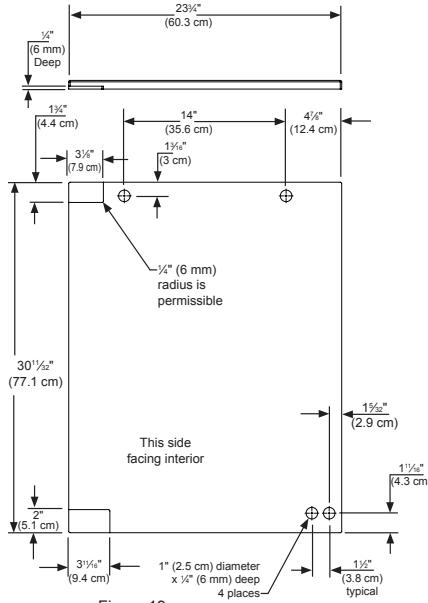

## Product Dimensions

23<sup>7</sup>/<sub>8</sub>" W x 33<sup>3</sup>/<sub>4</sub>" minimum H x 26<sup>1</sup>/<sub>4</sub>" D (including handle)

## Finish/Door Options

Stainless Steel

Overlay Panel Ready

24" Rough-In Dimensions		
"A"	"B"	"C"
24" (61 cm)	**34" to 35" (86.4 to 88.9 cm)	24" (61 cm)

Cabinet Dimensions		
"D"	"E"	"F"
23 7/8" (60.7 cm)	33 3/4" to 34 3/4" (85.7 to 88.3 cm)	23 23/32" (60.2 cm)
"G"	"H"	"J"
26 7/32" (66.6 cm)	46 13/32" (117.9 cm)	26 7/16" (67.2 cm)

# Overlay Panels

Figure 18  
Right Hand Hinged Door  
24" (61 cm) wide appliance

Figure 20  
Left Hand Hinged Door  
24" (61 cm) wide appliance

Figure 19  
Right Hand Hinged Door  
24" (61 cm) wide appliance

Figure 21  
Left Hand Hinged Door  
24" (61 cm) wide appliance

Figure 18a

Material Type	#10 Wood Screw
Hardwood	1/8" (3.2 mm) Diameter. Pilot Hole
Softwood	7/64" (2.8 mm) Diameter. Pilot Hole

Table C

For comprehensive installation instructions, please visit [www.marvelrefrigeration.com](http://www.marvelrefrigeration.com)