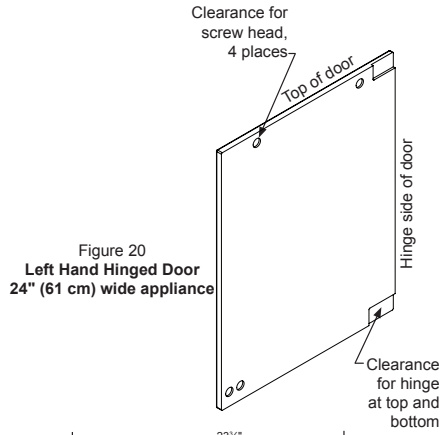

## Product Dimensions

23<sup>7</sup>/<sub>8</sub>" W x 33<sup>3</sup>/<sub>4</sub>" minimum H x 26<sup>1</sup>/<sub>4</sub>" D (including handle)

## Finish/Door Options

Stainless Steel

Overlay Panel Ready

24" Rough-In Dimensions		
"A"	"B"	"C"
24" (61 cm)	**34" to 35" (86.4 to 88.9 cm)	24" (61 cm)

Cabinet Dimensions		
"D"	"E"	"F"
23 7/8" (60.7 cm)	33 3/4" to 34 3/4" (85.7 to 88.3 cm)	23 23/32" (60.2 cm)
"G"	"H"	"J"
26 7/32" (66.6 cm)	46 13/32" (117.9 cm)	26 7/16" (67.2 cm)

<b>Depth to Handle</b>	26 7/32"
<b>Depth with door at 90°</b>	46 13/32"
<b>Shipping Weight</b>	160 lbs
<b>Finishes</b>	SS, O
<b>Vacation / Sabbath Mode</b>	Yes
<b>Agency Approvals</b>	CSA

# Overlay Panels

Figure 18  
Right Hand Hinged Door  
24" (61 cm) wide appliance

Figure 20  
Left Hand Hinged Door  
24" (61 cm) wide appliance

Figure 19  
Right Hand Hinged Door  
24" (61 cm) wide appliance