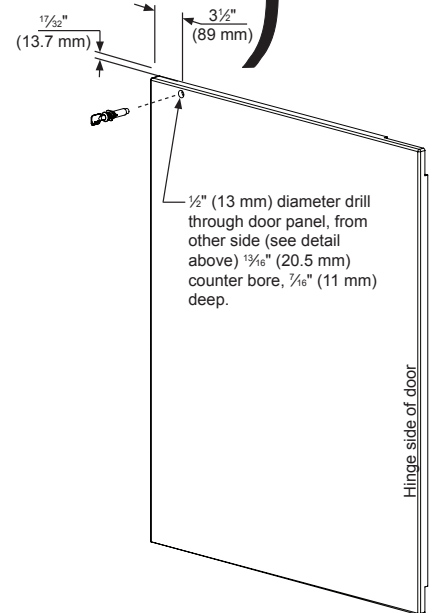

## Product Dimensions

23<sup>7</sup>/<sub>8</sub>" W x 33<sup>3</sup>/<sub>4</sub>" minimum H x 26<sup>1</sup>/<sub>4</sub>" D (including handle)

## Finish/Door Options

Stainless Steel

Overlay Panel Ready

24" Rough-In Dimensions		
"A"	"B"	"C"
24" (61 cm)	**34" to 35" (86.4 to 88.9 cm)	24" (61 cm)

Cabinet Dimensions		
"D"	"E"	"F"
23 7/8" (60.7 cm)	33 3/4" to 34 3/4" (85.7 to 88.3 cm)	23 23/32" (60.2 cm)
"G"	"H"	"J"
26 7/32" (66.6 cm)	46 13/32" (117.9 cm)	26 7/16" (67.2 cm)

# Overlay Panels

Figure 18  
Right Hand Hinged Door  
24" (61 cm) wide appliance

Figure 20  
Left Hand Hinged Door  
24" (61 cm) wide appliance

Figure 19  
Right Hand Hinged Door  
24" (61 cm) wide appliance

Figure 21  
Left Hand Hinged Door  
24" (61 cm) wide appliance

Figure 18a

Material Type	#10 Wood Screw
Hardwood	1/8" (3.2 mm) Diameter. Pilot Hole
Softwood	7/64" (2.8 mm) Diameter. Pilot Hole

Table C

For comprehensive installation instructions, please visit [www.marvelrefrigeration.com](http://www.marvelrefrigeration.com)