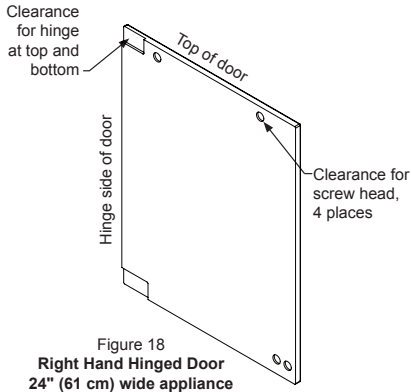

## Product Dimensions

23<sup>7</sup>/<sub>8</sub>" W x 33<sup>3</sup>/<sub>4</sub>" minimum H x 26<sup>1</sup>/<sub>4</sub>" D (including handle)

## Finish/Door Options

Stainless Steel

Overlay Panel Ready

24" Rough-In Dimensions		
"A"	"B"	"C"
24" (61 cm)	**34" to 35" (86.4 to 88.9 cm)	24" (61 cm)

Cabinet Dimensions		
"D"	"E"	"F"
23 7/8" (60.7 cm)	33 3/4" to 34 3/4" (85.7 to 88.3 cm)	23 23/32" (60.2 cm)
"G"	"H"	"J"
26 7/32" (66.6 cm)	46 13/32" (117.9 cm)	26 7/16" (67.2 cm)

<b>Depth to Handle</b>	26 7/32"
<b>Depth with door at 90°</b>	46 13/32"
<b>Shipping Weight</b>	160 lbs
<b>Finishes</b>	SS, O
<b>Vacation / Sabbath Mode</b>	Yes
<b>Agency Approvals</b>	CSA

# Overlay Panels

Figure 18  
Right Hand Hinged Door  
24" (61 cm) wide appliance

Figure 20  
Left Hand Hinged Door  
24" (61 cm) wide appliance

Figure 19  
Right Hand Hinged Door  
24" (61 cm) wide appliance