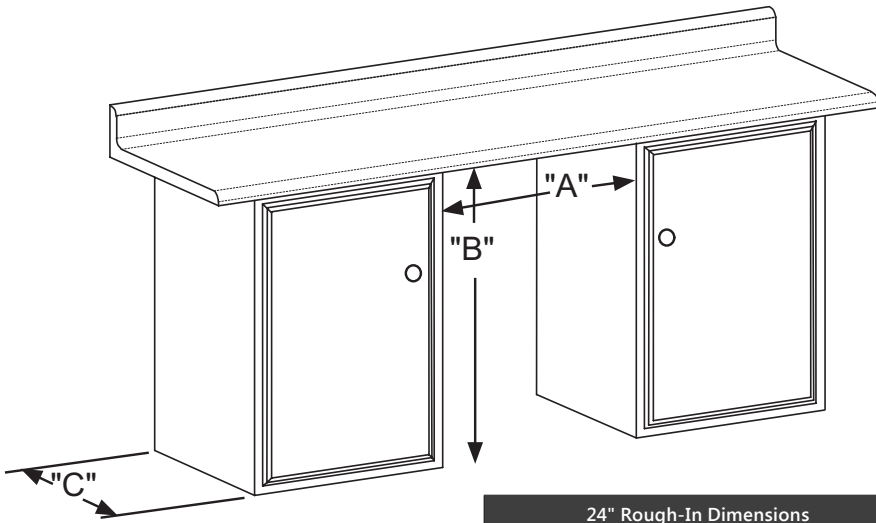

## Product Dimensions

23<sup>7</sup>/<sub>8</sub>" W x 33<sup>3</sup>/<sub>4</sub>" minimum H x 26<sup>1</sup>/<sub>4</sub>" D (including handle)

## Finish/Door Options

Stainless Steel

Overlay Panel Ready

24" Rough-In Dimensions		
"A"	"B"	"C"
24" (61 cm)	**34" to 35" (86.4 to 88.9 cm)	24" (61 cm)

Cabinet Dimensions		
"D"	"E"	"F"
23 7/8" (60.7 cm)	33 3/4" to 34 3/4" (85.7 to 88.3 cm)	23 23/32" (60.2 cm)
"G"	"H"	"J"
26 7/32" (66.6 cm)	46 13/32" (117.9 cm)	26 7/16" (67.2 cm)