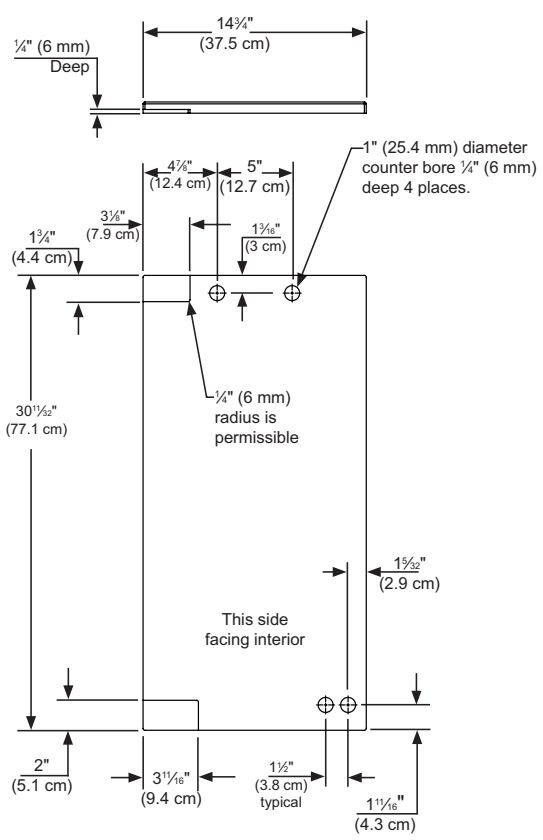

## Rough-In Dimensions

A. Rough-In Width	15"
B. Rough-In Height	34" to 35"
C. Rough-In Depth	24"

## Product Dimensions

D. Width	14 7/8"	
E. Height	33 3/4" to 34 3/4"	
G. Depth to Front of Door	Solid Door	23 5/8"
	Overlay Door	22 15/16"
H. Depth to Handle	25 9/16' (Stainless Steel)	
I. Depth with door at 90°	Solid Door	37 13/32"
	Overlay Door	38 5/8"

## Panel Overlay Dimensions (Frame Door)

For comprehensive installation instructions, please visit [www.marvelrefrigeration.com](http://www.marvelrefrigeration.com) to access the owner's guide.

Panel Overlay Dimensions (Solid Door)

**Left Hand Hinged Door**  
15" (38.1 cm) wide appliance

**Right Hand Hinged Door**  
15" (38.1 cm) wide appliance

**Left Hand Hinged Door**  
15" (38.1 cm) wide appliance

**Right Hand Hinged Door**  
15" (38.1 cm) wide appliance