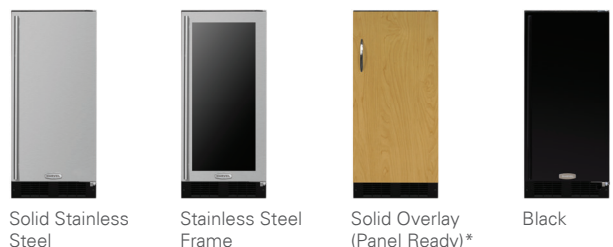

Finish Options