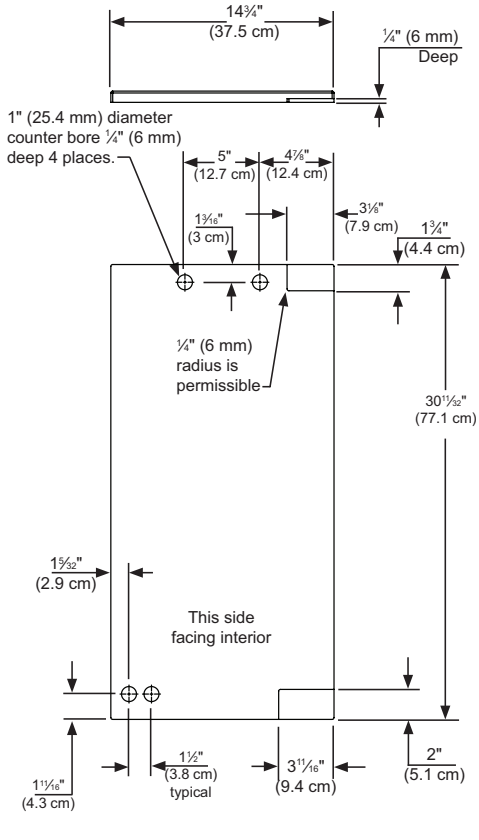

## Rough-In Dimensions

A. Rough-In Width	15"
B. Rough-In Height	34" to 35"
C. Rough-In Depth	24"

## Product Dimensions

D. Width	14 7/8"	
E. Height	33 3/4" to 34 3/4"	
G. Depth to Front of Door	Solid Door	23 5/8"
	Overlay Door	22 15/16"
H. Depth to Handle	25 9/16' (Stainless Steel)	
I. Depth with door at 90°	Solid Door	37 13/32"
	Overlay Door	38 5/8"

## Panel Overlay Dimensions (Frame Door)

For comprehensive installation instructions, please visit [www.marvelrefrigeration.com](http://www.marvelrefrigeration.com) to access the owner's guide.

Panel Overlay Dimensions (Solid Door)

**Left Hand Hinged Door**  
15" (38.1 cm) wide appliance

**Right Hand Hinged Door**  
15" (38.1 cm) wide appliance

**Left Hand Hinged Door**  
15" (38.1 cm) wide appliance

**Right Hand Hinged Door**  
15" (38.1 cm) wide appliance