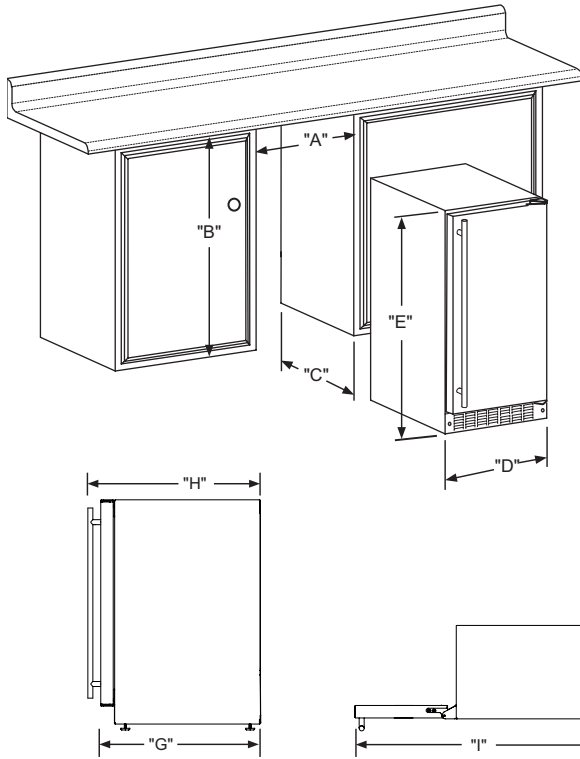

## Ordering Options

Gravity Drain Applications	
Solid Stainless Steel Door, Right Hinge	ML15CLS1RS
Solid Stainless Steel Door, Left Hinge	ML15CLS1LS
Stainless Frame, Glass Door, Right Hinge	ML15CLG1RS
Stainless Frame, Glass Door, Left Hinge	ML15CLG1LS
Solid Smooth Black Door, Right Hinge	ML15CLS1RB
Solid Smooth Black Door, Left Hinge	ML15CLS1LB
Panel-Ready Solid Overlay Door, Integrated Right Hinge*	ML15CLP2RP
Panel-Ready Solid Overlay Door, Integrated Left Hinge*	ML15CLP2LP
Factory Installed Pump	
Solid Stainless Door, Right Hinge	ML15CPS1RS
Solid Stainless Door, Left Hinge	ML15CPS1LS
Stainless Frame, Glass Door, Right Hinge	ML15CPG1RS
Stainless Frame, Glass Door, Left Hinge	ML15CPG1LS
Solid Smooth Black Door, Right Hinge	ML15CPS1RB
Solid Smooth Black Door, Left Hinge	ML15CPS1LB
Panel-Ready Solid Overlay Door, Integrated Right Hinge*	ML15CPP2RP
Panel-Ready Solid Overlay Door, Integrated Left Hinge*	ML15CPP2LP

## Product Dimensions

## Rough-In Dimensions

A. Rough-In Width	15"
B. Rough-In Height	34" to 35"
C. Rough-In Depth	24"

## Product Dimensions

D. Width	14 7/8"	
E. Height	33 3/4" to 34 3/4"	
G. Depth to Front of Door	Solid Door	23 5/8"
	Overlay Door	22 15/16"
H. Depth to Handle	25 9/16' (Stainless Steel)	
I. Depth with door at 90°	Solid Door	37 13/32"
	Overlay Door	38 5/8"