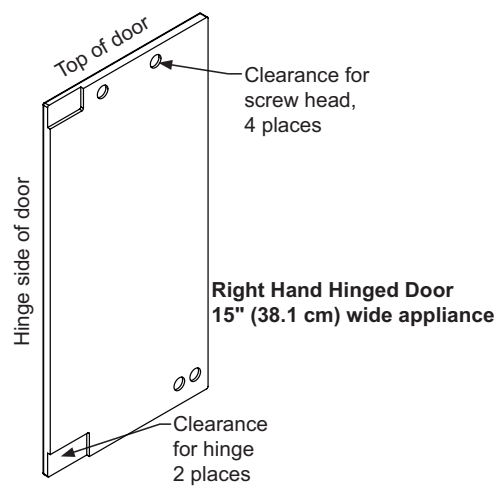

## Rough-In Dimensions

A. Rough-In Width	15"
B. Rough-In Height	34" to 35"
C. Rough-In Depth	24"

## Product Dimensions

D. Width	14 7/8"	
E. Height	33 3/4" to 34 3/4"	
G. Depth to Front of Door	Solid Door	23 5/8"
	Overlay Door	22 15/16"
H. Depth to Handle	25 9/16' (Stainless Steel)	
I. Depth with door at 90°	Solid Door	37 13/32"
	Overlay Door	38 5/8"

## Panel Overlay Dimensions (Frame Door)

For comprehensive installation instructions, please visit [www.marvelrefrigeration.com](http://www.marvelrefrigeration.com) to access the owner's guide.

Panel Overlay Dimensions (Solid Door)

**Left Hand Hinged Door**  
15" (38.1 cm) wide appliance

**Right Hand Hinged Door**  
15" (38.1 cm) wide appliance

**Left Hand Hinged Door**  
15" (38.1 cm) wide appliance

**Right Hand Hinged Door**  
15" (38.1 cm) wide appliance