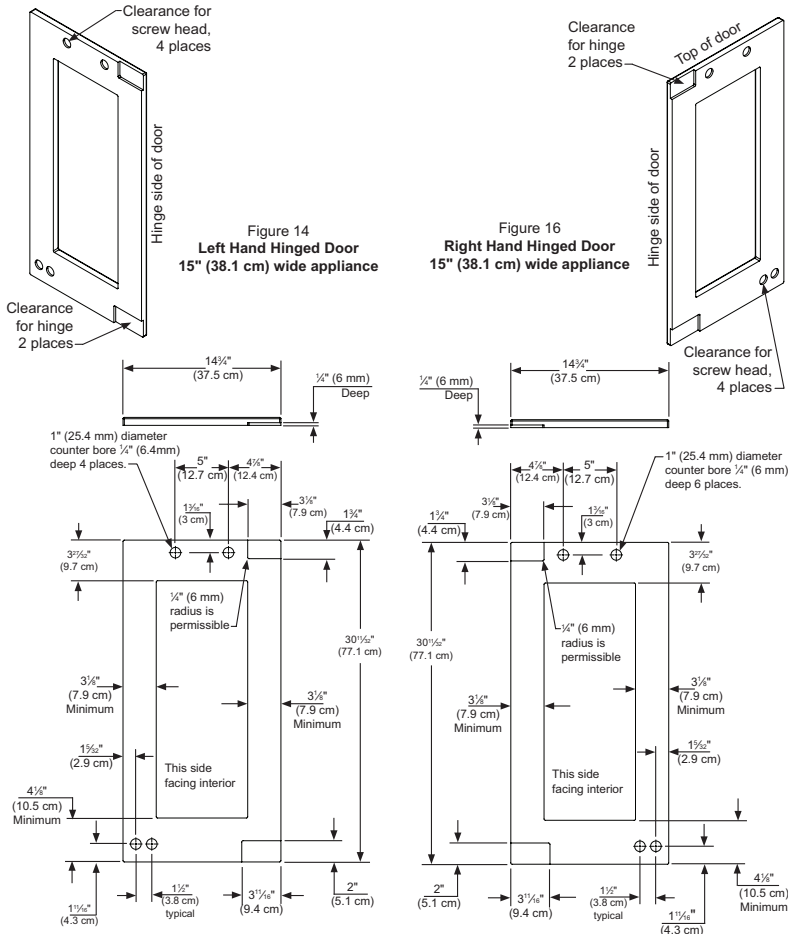

Panel Overlay Dimensions (Frame Door)

For comprehensive installation instructions, please visit www.marvelrefrigeration.com to access the owner's guide.