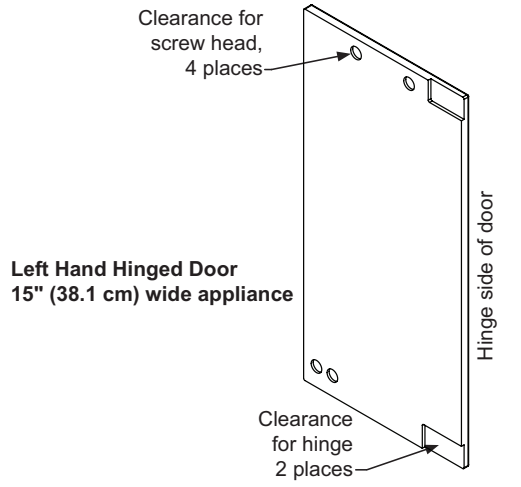

## Rough-In Dimensions

A. Rough-In Width	15"
B. Rough-In Height	34" to 35"
C. Rough-In Depth	24"

## Product Dimensions

D. Width	14 7/8"	
E. Height	33 3/4" to 34 3/4"	
G. Depth to Front of Door	Solid Door	23 5/8"
	Overlay Door	22 15/16"
H. Depth to Handle	25 9/16' (Stainless Steel)	
I. Depth with door at 90°	Solid Door	37 13/32"
	Overlay Door	38 5/8"

## Product Features

Interior Cabinet Finish	White
Capacity	35 lbs of Ice Storage
Shelving System	NA
Shelf Fronts	NA
Other Storage	Ice Bin
Interior Lighting	Illuminice™ White LED
Toe Grill Finish	Black
Hinge	Classic Hinge
Handle	Slim Designer Handle (Panel Overlay Does Not Include Handle)
Control Type	Intuit™
Temperature Range	NA
Lock	No
Electrical Requirements	120V / 60Hz / 15A
Length of Power Cord	6'
Shipping Weight	127 lbs
Finishes	Stainless Steel, Overlay, Black
Vacation Mode	Yes
Agency Approvals	CSA

**Left Hand Hinged Door**  
15" (38.1 cm) wide appliance

**Right Hand Hinged Door**  
15" (38.1 cm) wide appliance

**Left Hand Hinged Door**  
15" (38.1 cm) wide appliance

**Right Hand Hinged Door**  
15" (38.1 cm) wide appliance