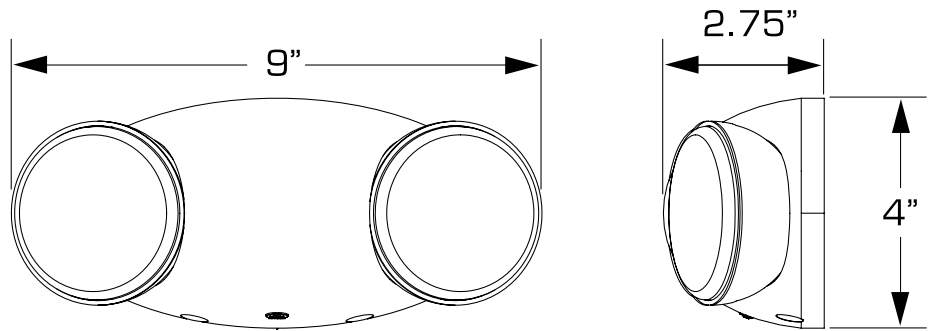

Type \_\_\_\_\_  
 -30  
 PE012

Catalog No.	Finish
PE012	White

**Specifications:**

General

- White housing and lamp heads made of high impact UL flame rated thermoplastic
- Lamp heads fully adjustable and glare-free
- Snap together design for quick and easy installation
- Long-life Light Emitting Diode (LED) lamps provide maximum lamp life and energy savings
- 2 Year Warranty

Mounting

- Snap-in canopy for end or top mounting
- Back plate covers standard recessed 4" octagonal outlet box

Electrical/Battery

- Dual-voltage 120 or 277V AC input
- Includes long-life Nickel Cadmium battery for UL recognized 90-minute emergency lighting
- Test switch with LED charge indicator / AC voltage indicator
- LED life cycle of more than 10 years
- Fully adjustable lamp heads