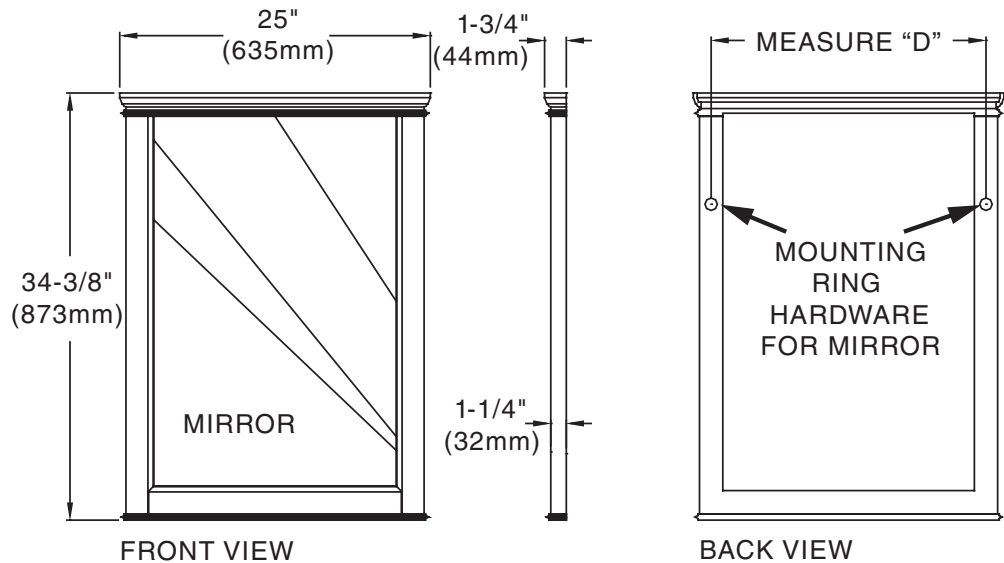

PORTSMOUTH MIRROR

☐ **9210.101**

- Rectangular mirror with poplar solid frame
- Coordinates with the Portsmouth Collection
- Available in a Dark Chocolate or White finish

Nominal Dimensions:

25" x 1-3/4" (635 x 44mm)

34-3/8" height (873mm)

322
Dark Chocolate

020
White

NOTES:
PROVIDE SUITABLE REINFORCEMENT FOR ALL WALL SUPPORTS.

IMPORTANT: Dimensions of fixtures are nominal and may vary within the range of tolerances established by ANSI Standard A112.19.2. These measurements are subject to change or cancellation. No responsibility is assumed for use of superseded or voided pages.