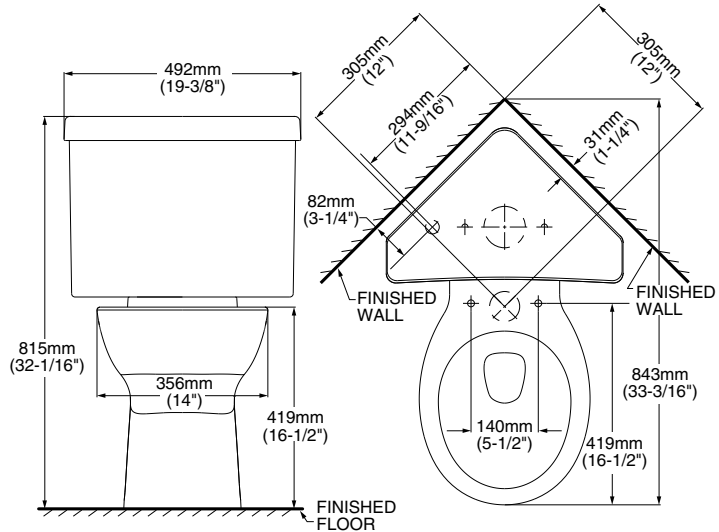

Compliance Certifications -

Meets or Exceeds the Following Specifications:

- ASME A112.19.2-2008/CSA B45.1-08 for Vitreous China Fixtures

To Be Specified:

- ☐ Color: ☐ White ☐ Bone ☐ Linen
- ☐ Seat: #5320.110 EverClean® Round Front Seat with Slow Close Snap-Off Hinges
- ☐ Supply with stop:

NOTES:

THIS TOILET IS DESIGNED TO ROUGH-IN AT A MINIMUM DIMENSION OF 305MM (12") FROM FINISHED WALL TO C/L OF OUTLET. SUPPLY NOT INCLUDED WITH FIXTURE AND MUST BE ORDERED SEPARATELY. * DIMENSION SHOWN FOR LOCATION OF SUPPLY IS SUGGESTED.

IMPORTANT: Dimensions of fixtures are nominal and may vary within the range of tolerances established by ANSI Standard A112.19.2. These measurements are subject to change or cancellation. No responsibility is assumed for use of superseded or voided pages.