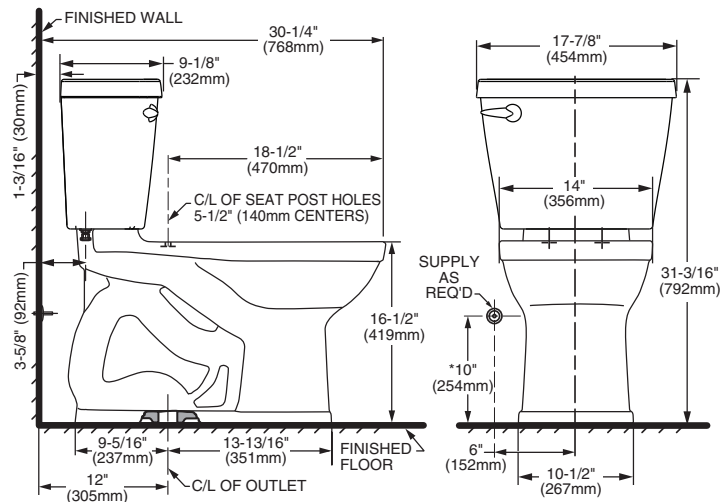

**CHAMPION® 4 HET RIGHT HEIGHT®  
ELONGATED COMPLETE TOILET**

**□ 2793.128NTS**

- Vitreous china
- Toilet stays cleaner longer with EverClean® surface. EverClean surface inhibits the growth of stain- and odor-causing bacteria, mold, and mildew on the surface
- Meets definition for HET (High Efficiency Toilet)
- High efficiency (1.28 gpf/4.8 Lpf)
- Meets EPA WaterSense® Criteria
- Features **Champion® Flushing System**
- 4" non-adjustable piston action Accelerator™ flush valve
- 16-1/2" rim height for accessible applications
- 2-3/8" fully-glazed trapway
- Speed Connect® tank/bowl coupling system
- Chrome finish trip lever is supplied
- PowerWash® rim rinses the bowl with pressurized water with every flush
- 100% factory flush tested
- 2 bolt caps
- Includes Slow Close Seat
- Wax ring gasket with closet bolts
- Lifetime warranty on chinaware, 10 year warranty on all mechanical parts and 1 year warranty on seat
- **Easy Installation.** Everything needed for toilet installation is included and can be hand tightened

**Nominal Dimensions:**  
30-1/4" x 17-7/8" x 31-3/16"  
(768 x 454 x 792mm)

**Compliance Certifications -  
Meets or Exceeds the Following Specifications:**

- ASME A112.19.2/CSA B45.1 for Vitreous China Fixtures
- US EPA WaterSense® Specification for HETs

**NOTES:**  
THIS TOILET IS DESIGNED TO ROUGH-IN AT A MINIMUM DIMENSION OF 305MM (12") FROM FINISHED WALL TO C/L OF OUTLET. SUPPLY NOT INCLUDED WITH FIXTURE AND MUST BE ORDERED SEPARATELY.  
\* DIMENSION SHOWN FOR LOCATION OF SUPPLY IS SUGGESTED.

**IMPORTANT:** Dimensions of fixtures are nominal and may vary within the range of tolerances established by ASME A112.19.2/CSA B45.1. These measurements are subject to change or cancellation. No responsibility is assumed for use of superseded or voided pages.