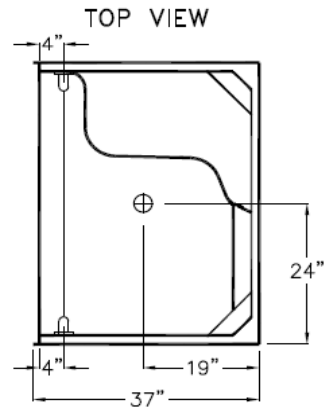

LAUREL MOUNTAIN

Drawing#: LM3648SH1S3PR/L
Grab Bars CR

Date: 5-10-04 Revised: 1-5-18

LAUREL MOUNTAIN
26 Nesbitt Road, Suite 257, New Castle Pa. 16105
1 (800) 930 0050 - FAX 1-(800) 930 0051