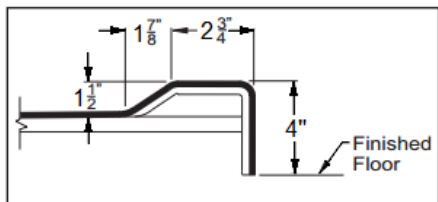

SPENCER
48 x 36 x 80
Low Threshold Shower

**Available in white,
 biscuit, and bone**
Quick Ship in 7 days

Features

- Easy entry, low, 4" threshold
- Large integral comfort height seat (22" x 13")
- Sturdy shower base with textured floor
- Accessory shelves (10" x 3") and foot ledge (14" x 3")
- Simple, easy, 3 piece installation from front or rear
- Accommodates a shower door
- Full ArmorCore reinforced walls for extra strength that enables bars to be located to fit your individual needs.
- Premium, durable gelcoat/fiberglass construction
- High Gloss 6" tile pattern with Diamond Accents
- Attractive and easy to clean
- Limited Lifetime warranty
- Meets or exceeds UPC, IPC, ANSI Z124.1, NAHB, HUD, FHA
- Made in the USA

Components Included (Field Installed)

★ Stainless Steel Curtain Rod

★ Three 24" Stainless Steel Grab Bars

★ Chrome Plated Brass Drain

Low Threshold Details

Seat

Model #

Item #

| | | |
|----|---------------|--------|
| RH | LM3648SH1S3PR | 639312 |
| LH | LM3648SH1S3PL | 639297 |

HANDED BY SEAT

Model: LM3648SH1S3PR/L

SUBMITTAL DATA

DUE TO THE NATURE OF THE MATERIALS,
UNIT DIMENSIONS MAY VARY ± 1/2 INCH

Accessible Shower Stall

THE SHOWER ENCLOSURE SHALL BE LAUREL MOUNTAIN MODEL LM3648SH1S TILE 3 PIECE 48" APPLIED ACRYLIC SECTIONAL SHOWER.

UNIT HAS LARGE MOLDED SEAT, LEG LEDGE, CORNER SOAP DISHES, TILE FINISH, DIAMOND ACCENTS, AND 4.0" THRESHOLD. THREE PIECE UNIT WITH BASE AND TWO PIECE WALL WITH MIDDLE VERTICAL SEAM.