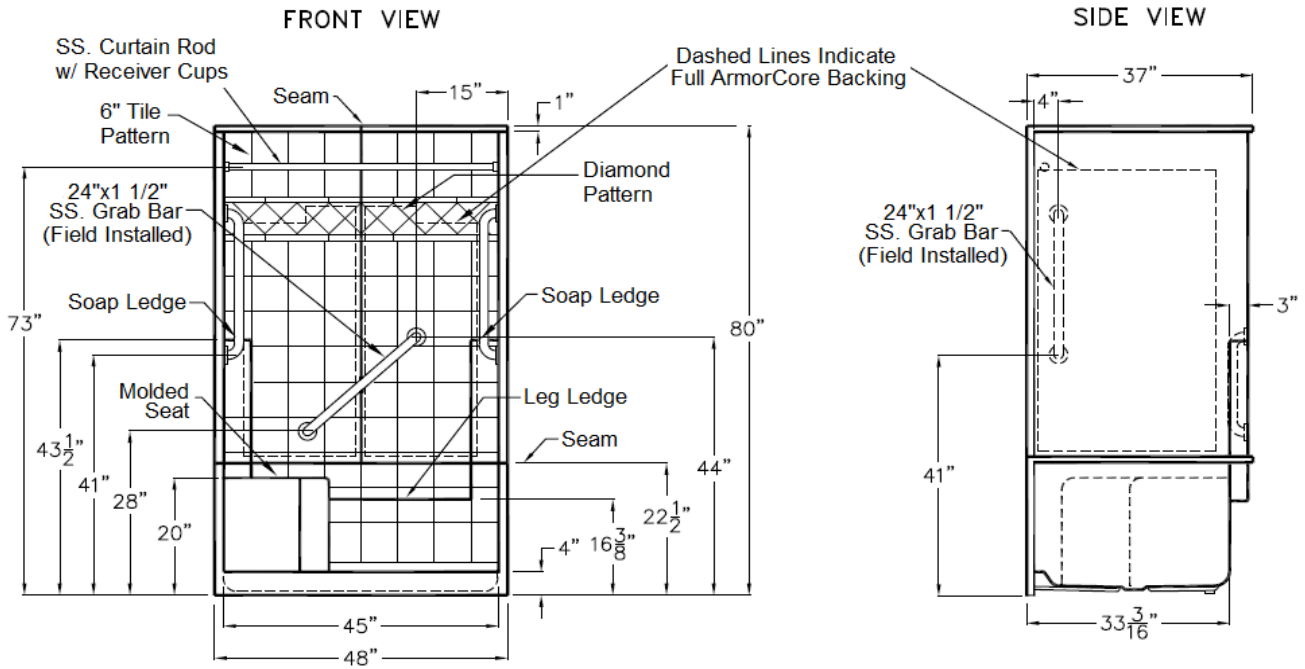

SPENCER
48 x 36 x 80
Low Threshold Shower

**Available in white,
 biscuit, and bone**
Quick Ship in 7 days

Features

- Easy entry, low, 4" threshold
- Large integral comfort height seat (22" x 13")
- Sturdy shower base with textured floor
- Accessory shelves (10" x 3") and foot ledge (14" x 3")
- Simple, easy, 3 piece installation from front or rear
- Accommodates a shower door
- Full ArmorCore reinforced walls for extra strength that enables bars to be located to fit your individual needs.
- Premium, durable gelcoat/fiberglass construction
- High Gloss 6" tile pattern with Diamond Accents
- Attractive and easy to clean
- Limited Lifetime warranty
- Meets or exceeds UPC, IPC, ANSI Z124.1, NAHB, HUD, FHA
- Made in the USA

Components Included (Field Installed)

★ Stainless Steel Curtain Rod

★ Three 24" Stainless Steel Grab Bars

★ Chrome Plated Brass Drain

Low Threshold Details

Seat

Model #

Item #

| | | |
|----|---------------|--------|
| RH | LM3648SH1S3PR | 639312 |
| LH | LM3648SH1S3PL | 639297 |

HANDED BY SEAT

Model: LM3648SH1S3PR/L

SUBMITTAL DATA

DUE TO THE NATURE OF THE MATERIALS,
UNIT DIMENSIONS MAY VARY ± 1/2 INCH

Accessible Shower Stall

THE SHOWER ENCLOSURE SHALL BE LAUREL MOUNTAIN MODEL LM3648SH1S TILE 3 PIECE 48" APPLIED ACRYLIC SECTIONAL SHOWER.

UNIT HAS LARGE MOLDED SEAT, LEG LEDGE, CORNER SOAP DISHES, TILE FINISH, DIAMOND ACCENTS, AND 4.0" THRESHOLD. THREE PIECE UNIT WITH BASE AND TWO PIECE WALL WITH MIDDLE VERTICAL SEAM.