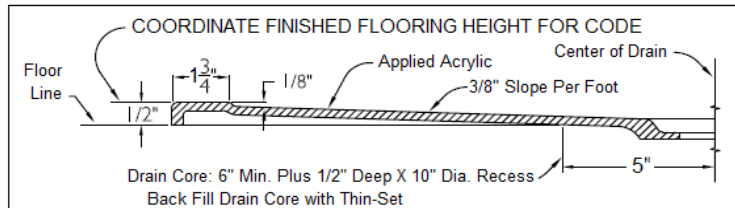

LAUREL MOUNTAIN

Model #: LM3838BF4PCPK2.5064

Date: 11-11-15 Revised 1-18-19

Ardmore III