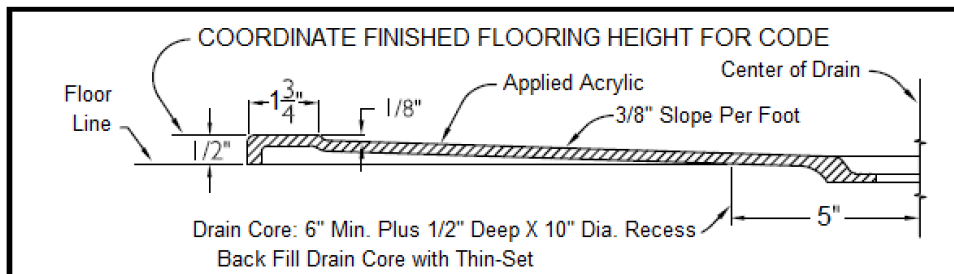

ARDMORE III
38 x 38" x 79"
Zero Threshold Shower

Drain Model #
C **LM3838BF4PCPK2.5064**

Features

- Barrier free, easy entry threshold.
- Patented, pre-leveled base with **ArmorCore** reinforcement, and textured finish floor.
- Includes collapsible dam with end caps, stainless steel curtain rod, weighted shower curtain, chrome plated brass drain, integral shelves, 3 stainless steel grab bars, mixing valve, hand shower with slide bar, and padded seat.
- Simple, easy 4 piece installation from front or rear
- Accommodates a shower door
- Full wood reinforced walls for extra strength that enables bars to be located to fit your individual needs.
- Premium, durable applied acrylic/fiberglass construction
- Attractive and easy to clean
- Meets or exceeds UPC, IPC, ANSI Z124.1, NAHB, & SBC
- Made in the USA with a lifetime limited warranty

Components Included (Field Installed)

☆ Stainless Steel Curtain Rod

☆ Three Stainless Steel Grab Bars

☆ Chrome Plated Brass Drain

THRESHOLD

SUBMITTAL DATA

4Piece Sectional BF Shower

The sectional shower shall be model LM3838BF 4 Piece center drain. Finished surface shall be of a sanitary grade polyester applied acrylic, exhibiting a minimal thickness of 15 dry mils, and a finished cured Barcoal hardness of 80-90 as tested with ASTM D-2583. Unit construction shall be of molded reinforced fiberglass with a minimum 15% fiberglass content.

Unit has outside dimension of: 38 5/8" x 38 7/16" 78 3/4"
 The four piece shower shall meet: CSA B45.5, IAPMOZ124, HUD, FHA, Home Innovation Research Lab, and shall meet the requirements of the Southern Building Code.