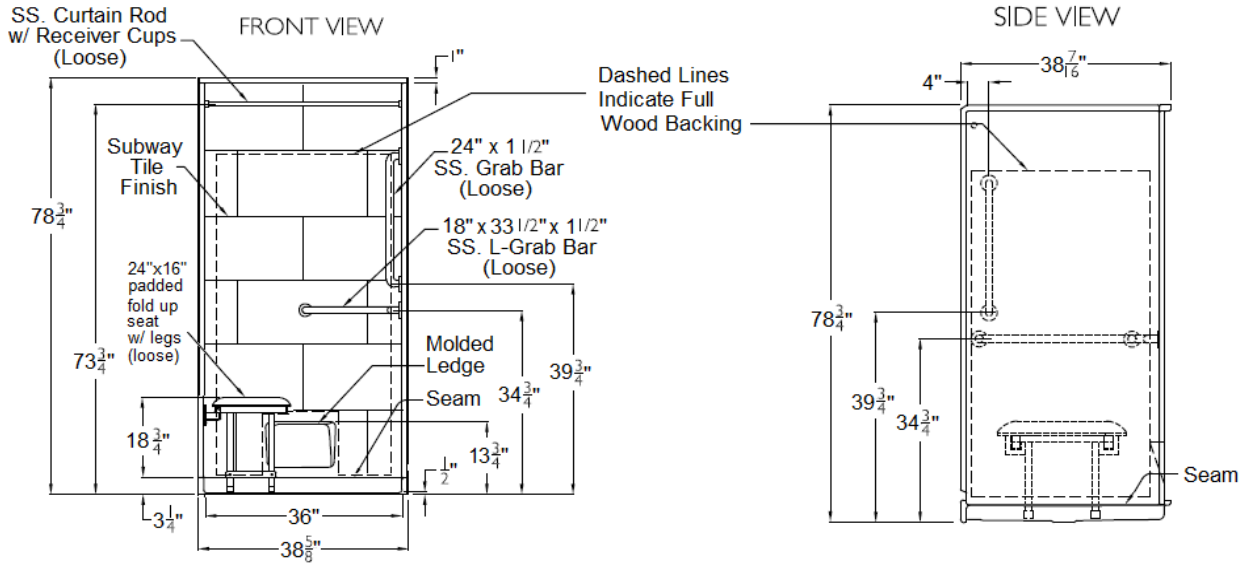

ARDMORE III
38 x 38" x 79"
Zero Threshold Shower

Drain Model #
C **LM3838BF4PCPK2.5064**

Features

- Barrier free, easy entry threshold.
- Patented, pre-leveled base with **ArmorCore** reinforcement, and textured finish floor.
- Includes collapsible dam with end caps, stainless steel curtain rod, weighted shower curtain, chrome plated brass drain, integral shelves, 3 stainless steel grab bars, mixing valve, hand shower with slide bar, and padded seat.
- Simple, easy 4 piece installation from front or rear
- Accommodates a shower door
- Full wood reinforced walls for extra strength that enables bars to be located to fit your individual needs.
- Premium, durable applied acrylic/fiberglass construction
- Attractive and easy to clean
- Meets or exceeds UPC, IPC, ANSI Z124.1, NAHB, & SBC
- Made in the USA with a lifetime limited warranty

Components Included (Field Installed)

☆ Stainless Steel Curtain Rod

☆ Three Stainless Steel Grab Bars

☆ Chrome Plated Brass Drain

THRESHOLD

SUBMITTAL DATA

4Piece Sectional BF Shower

The sectional shower shall be model LM3838BF 4 Piece center drain. Finished surface shall be of a sanitary grade polyester applied acrylic, exhibiting a minimal thickness of 15 dry mils, and a finished cured Barcoal hardness of 80-90 as tested with ASTM D-2583. Unit construction shall be of molded reinforced fiberglass with a minimum 15% fiberglass content.

Unit has outside dimension of: 38 5/8" x 38 7/16" 78 3/4"
 The four piece shower shall meet: CSA B45.5, IAPMOZ124, HUD, FHA, Home Innovation Research Lab, and shall meet the requirements of the Southern Building Code.