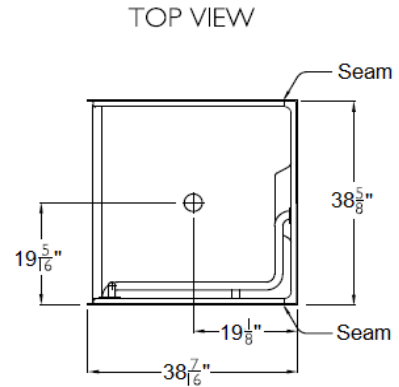

ARDMORE III
38 x 38" x 79"
Zero Threshold Shower

Drain Model #
C **LM3838BF4PCPK2.5064**

Features

- Barrier free, easy entry threshold.
- Patented, pre-leveled base with **ArmorCore** reinforcement, and textured finish floor.
- Includes collapsible dam with end caps, stainless steel curtain rod, weighted shower curtain, chrome plated brass drain, integral shelves, 3 stainless steel grab bars, mixing valve, hand shower with slide bar, and padded seat.
- Simple, easy 4 piece installation from front or rear
- Accommodates a shower door
- Full wood reinforced walls for extra strength that enables bars to be located to fit your individual needs.
- Premium, durable applied acrylic/fiberglass construction
- Attractive and easy to clean
- Meets or exceeds UPC, IPC, ANSI Z124.1, NAHB, & SBC
- Made in the USA with a lifetime limited warranty

Components Included (Field Installed)

☆ Stainless Steel Curtain Rod

☆ Three Stainless Steel Grab Bars

☆ Chrome Plated Brass Drain

THRESHOLD

SUBMITTAL DATA

4Piece Sectional BF Shower

The sectional shower shall be model LM3838BF 4 Piece center drain. Finished surface shall be of a sanitary grade polyester applied acrylic, exhibiting a minimal thickness of 15 dry mils, and a finished cured Barcoal hardness of 80-90 as tested with ASTM D-2583. Unit construction shall be of molded reinforced fiberglass with a minimum 15% fiberglass content.

Unit has outside dimension of: 38 5/8" x 38 7/16" 78 3/4"
 The four piece shower shall meet: CSA B45.5, IAPMOZ124, HUD, FHA, Home Innovation Research Lab, and shall meet the requirements of the Southern Building Code.

NOTE: UNIT SHIPPED UN-ASSEMBLED, (FIELD ASSEMBLY BY OTHERS)

DUE TO THE NATURE OF THE MATERIALS DIMENSIONS MAY VARY +/- 1/2 INCH.

LAUREL MOUNTAIN

Model #: LM3838BF4PCPK2.5064

Date: 11-11-15 Revised 1-18-19