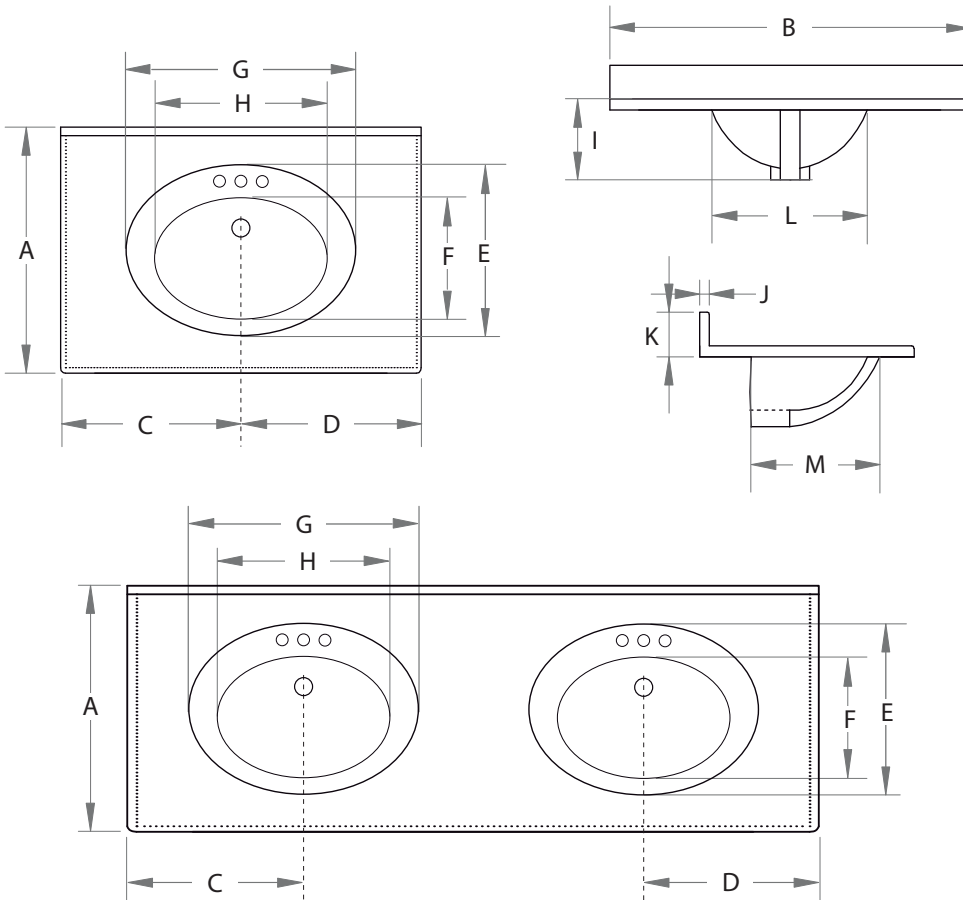

Committed to Quality

Features

- Integral Bowl
- Integral Backsplash
- 4" Faucet Centerset
- Dripless Edge (Front/Left/Right)
- Gloss Finish
- Built In Overflow

White on White

Size	Bowl Position	Recessed Soap Dish Location	A	B	C	D	E	F	G	H	I	J	K	L	M	Model No.	Lowe's SKU
17" x 19" *	Centered	Right	17"	19"	8 1/2"	8 1/2"	10"	N/A	15"	N/A	8"	3/4"	4 3/4"	15"	10"	AMB1917101	699656
19" x 25" *	Centered	Right	19"	25"	12 1/2"	12 1/2"	10"	N/A	15"	N/A	8"	3/4"	4 3/4"	18"	11"	AMB2519SL101	699653
19" x 31" *	Centered	Left	19"	31"	15 1/2"	15 1/2"	10"	N/A	15"	N/A	7 1/2"	3/4"	4 1/2"	18"	11"	AMB3119SL101	699651
19" x 37" *	Centered	Left	19"	37"	18 1/2"	18 1/2"	10"	N/A	15"	N/A	7 1/2"	3/4"	4 1/2"	18"	11"	AMB3719SL101	699654
22" x 43"	Centered	N/A	22"	43"	21 1/2"	21 1/2"	17 1/2"	12"	22"	17"	7 1/4"	1"	4 1/2"	18"	14"	AMB4322N101	699652
22" x 73" DB	Double Bowl	N/A	22"	73"	18 1/2"	18 1/2"	17 1/2"	12"	22"	17"	7 1/4"	1"	4 3/4"	18"	14"	AMB7322N2B101	699655
19" Side Splash																AMB19SS101	699657
22" Side Splash																AMB22SS101	699658

NOTE:

* These sizes include a recessed soap dish and Ogee Edge style around the bowl. (shown below)