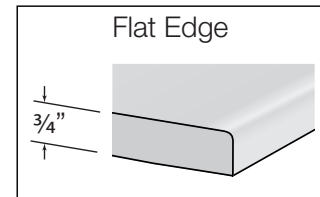

Committed to Quality

Features

- Engineered Granite vanity tops are beautifully designed to blend well with any bath decor
- Bisque flush oval integral bowl
- Included overflow to keep water inside basin
- Integral backsplash for low maintenance wall protection
- 8-in Widespread Faucet Drilling - faucet not included
- 3/4-in Flat Edge is classic and stylish
- Limited lifetime warranty (see warranty guide)
- Right side splash sold separately (Item #656528)
- Left side splash sold separately (Item #656513)

Color #1234

Size	Bowl	A	B	C	D	E	F	G	H	I	J	K	L	M	Model No.	SKU
22" x 31"	Centered	22"	31"	15 1/2"	15 1/2"	13 5/8"	17"	8"	14 3/8"	5 5/8"	18" 4 3/4"	3/4"	15 1/2"	31T1234BG	636933	
22" x 37"	Centered	22"	37"	18 1/2"	18 1/2"	13 5/8"	17"	8"	14 3/8"	5 5/8"	18" 4 3/4"	3/4"	15 1/2"	37T1234BG	636959	
22" x 49"	Centered	22"	49"	24 1/2"	24 1/2"	13 5/8"	17"	8"	14 3/8"	5 5/8"	18" 4 3/4"	3/4"	15 1/2"	49T1234BG	636974	
22" x 61"	Double Bowl	22"	61"	15 1/2"	15 1/2"	13 5/8"	17"	8"	14 3/8"	5 5/8"	18" 4 3/4"	3/4"	15 1/2"	61T1234BG	636992	