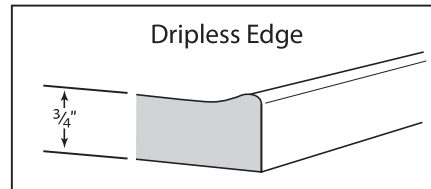

Committed to Quality

Features

- Engineered Marble vanity tops are beautifully designed to blend well with any bath decor
- Recessed oval integral bowl matches top
- Included overflow to keep water inside basin
- Integral backsplash for low maintenance wall protection
- 4-in Faucet Drilling - faucet not included
- 3/4-in Dripless Edge is stylish and practical
- Limited lifetime warranty (see warranty guide)
- Side splashes sold separately

Color #101

Size	Bowl	A	B	C	D	E	F	G	H	I	J	K	L	M	Model No.	SKU
22" x 31"	Centered	22"	31"	15 1/2"	15 1/2"	18"	22 3/4"	4"	13 5/8"	6"	19 1/2"	4 3/4"	3/4"	14 1/4"	31N101SG	645993
22" x 37"	Centered	22"	37"	18 1/2"	18 1/2"	18"	22 3/4"	4"	13 5/8"	6"	19 1/2"	4 3/4"	3/4"	14 1/4"	37N101SG	646027
22" x 49"	Centered	22"	49"	24 1/2"	24 1/2"	18"	22 3/4"	4"	13 5/8"	6"	19 1/2"	4 3/4"	3/4"	14 1/4"	49N101SG	646010