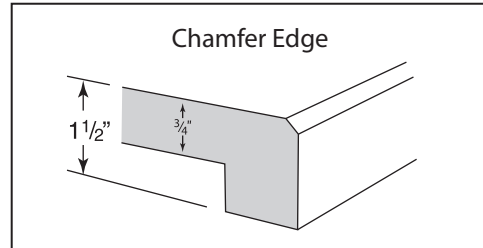

Committed to Quality

Features

- Engineered Granite vanity tops are beautifully designed to blend well with any bath decor
- Solid White Recessed oval integral bowl
- Included overflow to keep water inside basin
- Integral backsplash for low maintenance wall protection
- 4-in Faucet Drilling - faucet not included
- Front/Left/Right Chamfer Edge is stylish and practical
- Chamfered cove and top of backsplash
- Limited lifetime warranty (see warranty guide)
- Right side splash sold separately (Item #656559)
- Left side splash sold separately (Item #656523)

Color #5968

Size	Bowl	A	B	C	D	E	F	G	H	I	J	K	L	M	Model No.	SKU
22" x 37"	Centered	22"	37"	18 1/2"	18 1/2"	18"	22 3/4"	4"	13 5/8"	6"	19 1/2"	5 1/2"	3/4"	14 1/4"	37CL5968WM	646065
22" x 43"	Centered	22"	43"	21 1/2"	21 1/2"	18"	22 3/4"	4"	13 5/8"	6"	19 1/2"	5 1/2"	3/4"	14 1/4"	43CL5968WM	646058
22" x 49"	Centered	22"	49"	24 1/2"	24 1/2"	18"	22 3/4"	4"	13 5/8"	6"	19 1/2"	5 1/2"	3/4"	14 1/4"	49CL5968WM	646036