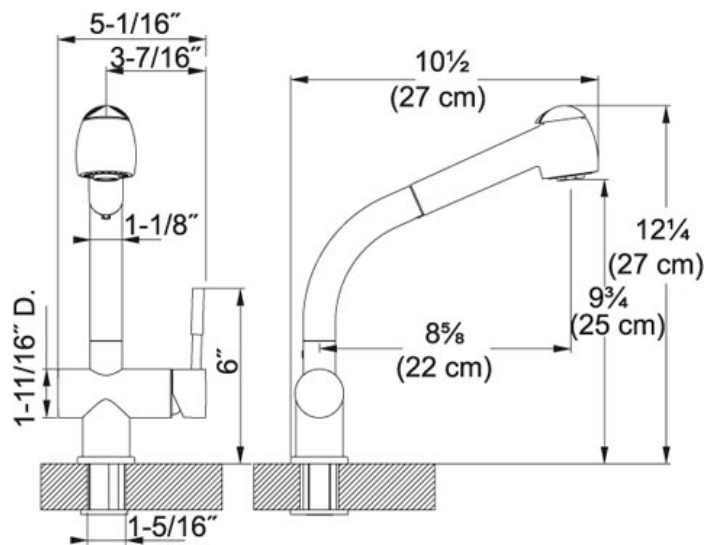

## Product Information

<b>FUN#</b>	115.0067.274
<b>US Part Number</b>	FFPS700
<b>Version</b>	Pull Out Spray
<b>Faucet Operation</b>	Side Lever
<b>Countertop hole diameter</b>	1 3/8"
<b>Faucet Hole</b>	1
<b>Type of Material</b>	Plated Brass