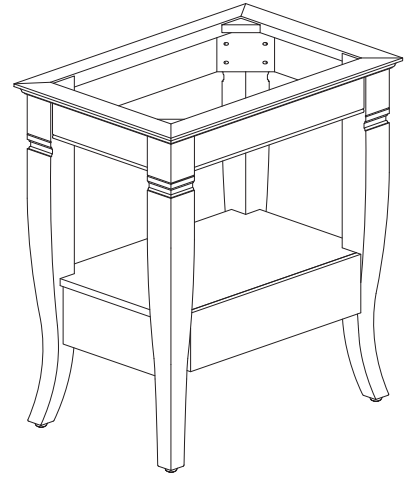

Avanity

MILANO-V30-BK

Features

- Solid poplar frame and MDF
- 1 soft-close drawer, 1 open shelf
- Adjustable height levelers

Colors / Finishes

- Black

Nominal Dimension

- 30W x 21D x 32H inches

Components

Mirror	MILANO-M30-BK		
--------	---------------	--	--

Under-counter Application

Vanity Top	SUT31BK	SUT31CW	SUT31GB
Sink	CUM18WT	CUM18LN	

Vessel Application

Vanity Top	SVT31BK	SVT31CW	SVT31GB			
Sink	GVE420CL	GVE420FR	GVE420BN	GVE420BL	GVE420CS	GVE450GE
	GVE480MSI	GVE480MCO	GVE460BC	GVE460AL	GVE460SB	GVE460GL