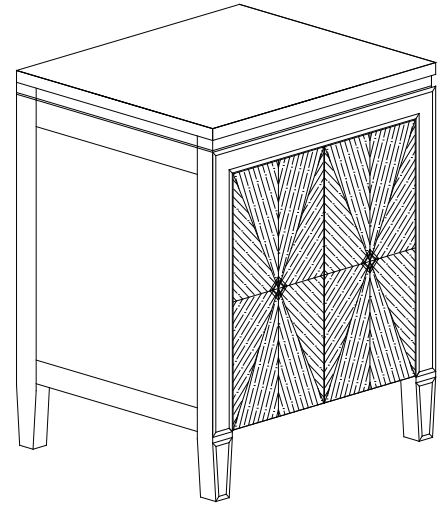

Avanity

BRENTWOOD-V25-NW

Features

- Solid poplar wood frame, MDF Elm veneer
- Hand crafted details
- 2 soft-close doors, 1 interior shelf
- Antique nickel finished hardware
- Adjustable height levelers

Colors / Finishes

- New Walnut

Nominal Dimension

- 25W x 21D x 32H inches

Components

Mirror	BRENTWOOD-M24-NW		
Sink	CVE550RE	CVE420SQ	CVE420RD
	CVE460SQ	CVE460RD	

Product 6[SYd_e