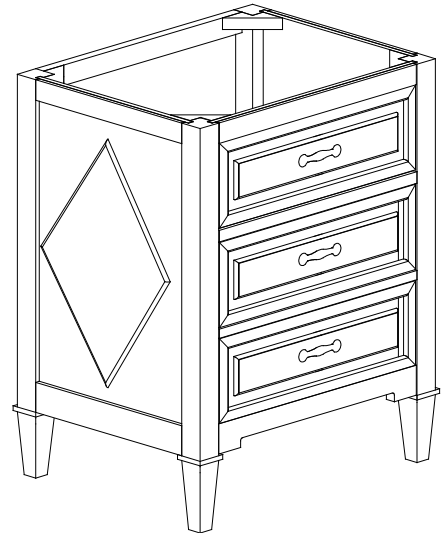

Avanity

KELLY-V24-GB

Features

- Solid poplar wood frame and MDF
- 2 soft-close drawers
- Antique nickel finished hardware
- Adjustable height levelers

Colors / Finishes

- Grayish Blue

Nominal Dimension

- 24W x 21D x 34H inches

Components

Mirror	KELLY-M24-GB		
Vanity Top	SUT25BK	SUT25GB	SUT25CW
Sink	CUM18WT	CUM18LN	
Linen Tower	KELLY-LT22-GB		

Product Diagrams