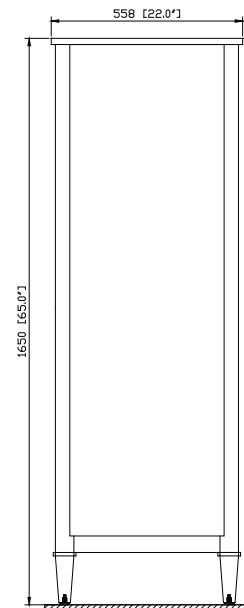

Avanity

KELLY-LT22-GB

Features

- Solid poplar wood frame and MDF
- 3 soft-close drawers, 3 open shelves
- Antique nickel finished hardware
- Adjustable height levelers

Colors / Finishes

- Grayish Blue

Nominal Dimension

- 22W x 15D x 65H inches

Components

Vanity	KELLY-V24-GB	KELLY-V30-GB	KELLY-V36-GB
--------	--------------	--------------	--------------

Product Diagrams

Front

Back

Side

Top