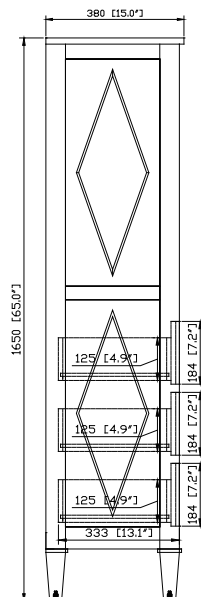

Avanity

KELLY-LT22-GB

Features

- Solid poplar wood frame and MDF
- 3 soft-close drawers, 3 open shelves
- Antique nickel finished hardware
- Adjustable height levelers

Colors / Finishes

- Grayish Blue

Nominal Dimension

- 22W x 15D x 65H inches

Components

Vanity	KELLY-V24-GB	KELLY-V30-GB	KELLY-V36-GB
--------	--------------	--------------	--------------

Product Diagrams

Front

Back

Side

Top