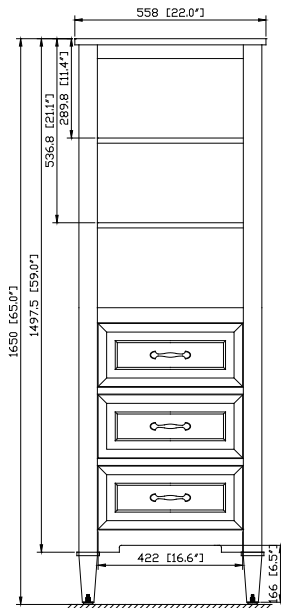

Avanity

KELLY-LT22-GB

Features

- Solid poplar wood frame and MDF
- 3 soft-close drawers, 3 open shelves
- Antique nickel finished hardware
- Adjustable height levelers

Colors / Finishes

- Grayish Blue

Nominal Dimension

- 22W x 15D x 65H inches

Components

Vanity	KELLY-V24-GB	KELLY-V30-GB	KELLY-V36-GB
--------	--------------	--------------	--------------

Product Diagrams

Front

Back

Side

Top