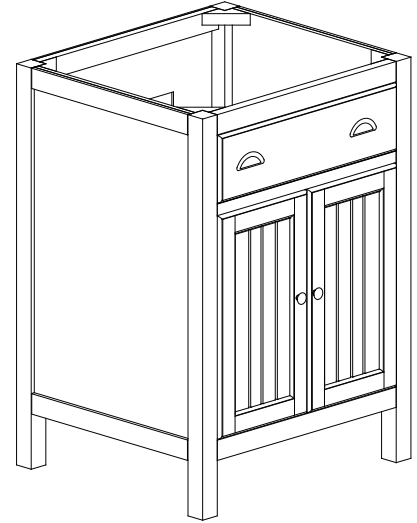

Avanity

HAMILTON-V24-FW

Features

- Solid poplar frame and MDF
- 2 soft-close doors, 1 interior shelf
- Brushed nickel finished hardware
- Adjustable height levelers

Colors / Finishes

- French White

Nominal Dimension

- 24W x 21.5D x 34.3H inches

Components

Mirror	HAMILTON-M24-FW		
Vanity Top	SUT25BK	SUT25GB	SUT25CW
Sink	CUM18WT	CUM18LN	
Linen Tower	HAMILTON-LT22-FW		

Product Diagrams