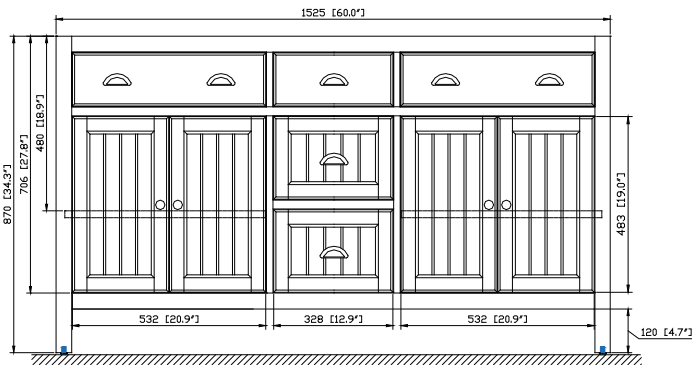

Product Diagrams

Front