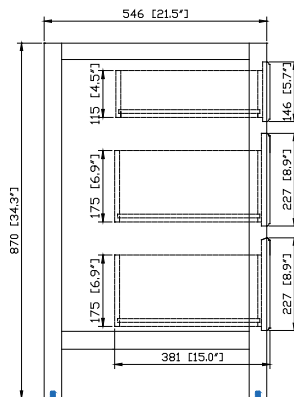

## Nominal Dimension

- 60W x 21.5D x 34.3H inches

## Components

Mirror	HAMILTON-M24-FW		
Vanity Top	SUT61BK	SUT61GB	SUT61CW
Sink	CUM18 WT	CUM18LN	
Linen Tower	HAMILTON-LT22-FW		

## Product Diagrams

Front

Back

Side

Top