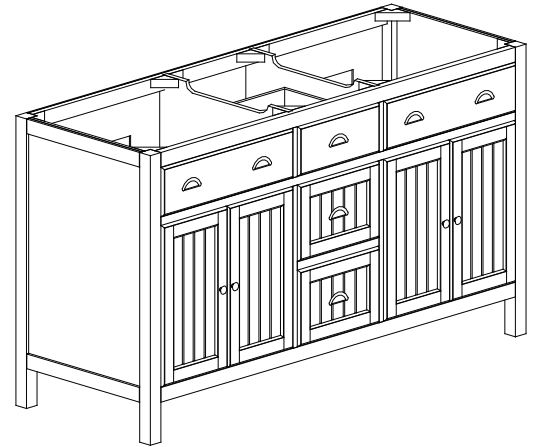

## Features

- Solid poplar frame and MDF
- 4 soft-close doors
- 3 soft-close drawers, 2 interior shelves
- Brushed nickel finished hardware
- Adjustable height levelers

## Nominal Dimension

- 60W x 21.5D x 34.3H inches