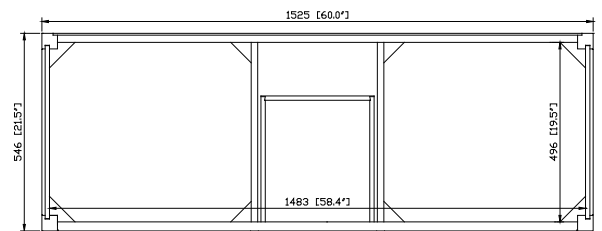

## Nominal Dimension

- 60W x 21.5D x 34.3H inches

## Product Diagrams

Front

Back

Side

Top