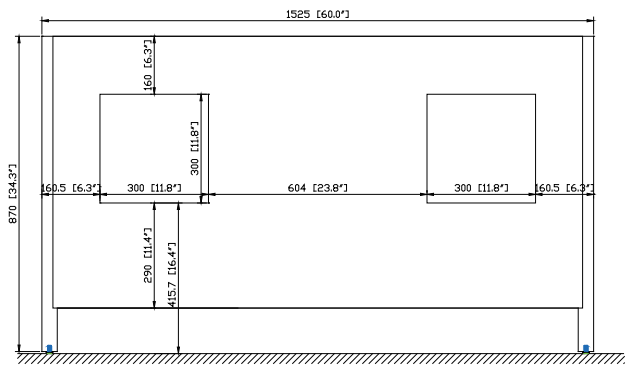

## Nominal Dimension

- 60W x 21.5D x 34.3H inches

## Product Diagrams

Front

Back

Side

Top