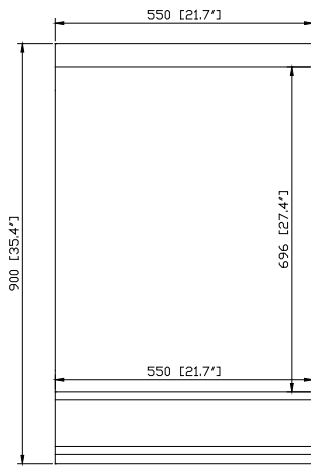

Avanity

MILO-M22-IW

Features

- Malaysia laminated solid wood frame
- Iron wood finish
- Non beveled-edge mirror
- With two shelves
- Mirror hangs vertically

Colors / Finishes

- Matte Iron Wood

Nominal Dimension

- 21.7W x 4.6Dx35.4H(Inch)

Components

Vanity	MILO-VS22-IW
--------	--------------

Product Diagrams

Front

Back

Side

Top