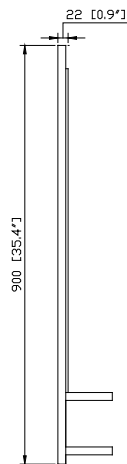

Avanity

MILO-M22-IW

Features

- Malaysia laminated solid wood frame
- Iron wood finish
- Non beveled-edge mirror
- With two shelves
- Mirror hangs vertically

Colors / Finishes

- Matte Iron Wood

Nominal Dimension

- 21.7W x 4.6Dx35.4H(Inch)

Components

Vanity	MILO-VS22-IW
--------	--------------

Product Diagrams

Front

Back

Side

Top