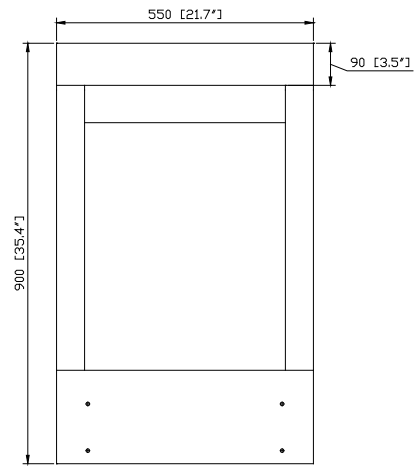

Avanity

MILO-M22-IW

Features

- Malaysia laminated solid wood frame
- Iron wood finish
- Non beveled-edge mirror
- With two shelves
- Mirror hangs vertically

Colors / Finishes

- Matte Iron Wood

Nominal Dimension

- 21.7W x 4.6Dx35.4H(Inch)

Components

Vanity	MILO-VS22-IW
--------	--------------

Product Diagrams

Front

Back

Side

Top