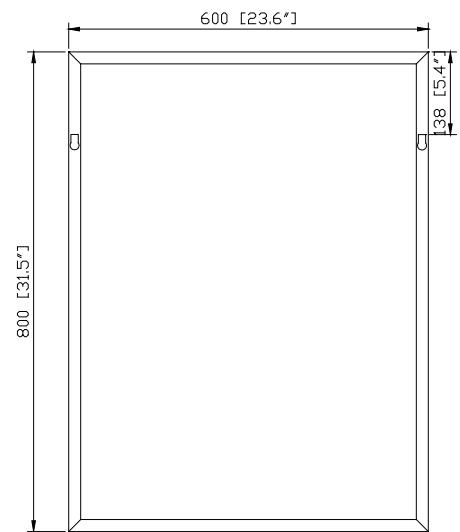

Avanity

SONOMA-M24

Features

- Non-beveled mirror
- Stainless steel frame
- Mirror hangs vertically

Colors / Finishes

- Metal Frame

Nominal Dimension

- 23.6W x 1.5D x 31.5H inches

Components

Vanity	SONOMA-V31-WT
	SONOMA-V31-RK
	SONOMA-V31-IW

Product Diagrams

Front

Back

Side

Top