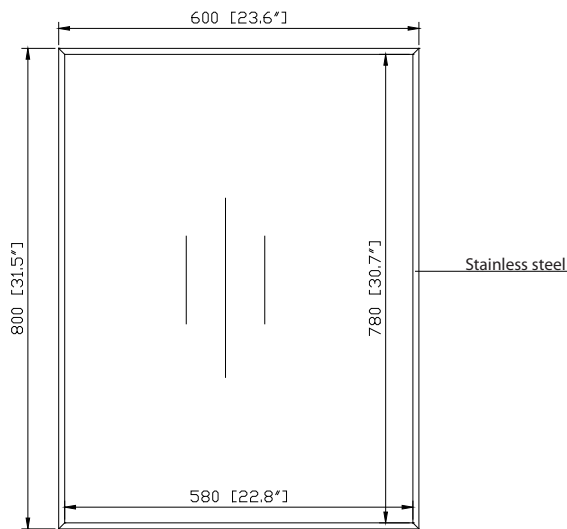

Avanity

SONOMA-M24

Features

- Non-beveled mirror
- Stainless steel frame
- Mirror hangs vertically

Colors / Finishes

- Metal Frame

Nominal Dimension

- 23.6W x 1.5D x 31.5H inches

Components

Vanity	SONOMA-V31-WT
	SONOMA-V31-RK
	SONOMA-V31-IW

Product Diagrams

Front

Back

Side

Top