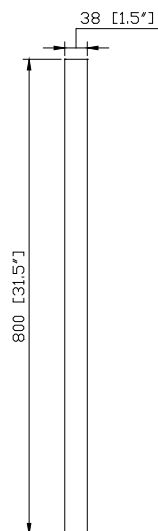

Avanity

SONOMA-M24

Features

- Non-beveled mirror
- Stainless steel frame
- Mirror hangs vertically

Colors / Finishes

- Metal Frame

Nominal Dimension

- 23.6W x 1.5D x 31.5H inches

Components

Vanity	SONOMA-V31-WT
	SONOMA-V31-RK
	SONOMA-V31-IW

Product Diagrams

Front

Back

Side

Top