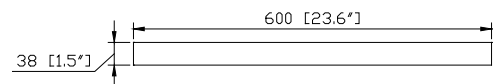

Avanity

SONOMA-M24

Features

- Non-beveled mirror
- Stainless steel frame
- Mirror hangs vertically

Colors / Finishes

- Metal Frame

Nominal Dimension

- 23.6W x 1.5D x 31.5H inches

Components

Vanity	SONOMA-V31-WT
	SONOMA-V31-RK
	SONOMA-V31-IW

Product Diagrams

Front

Back

Side

Top