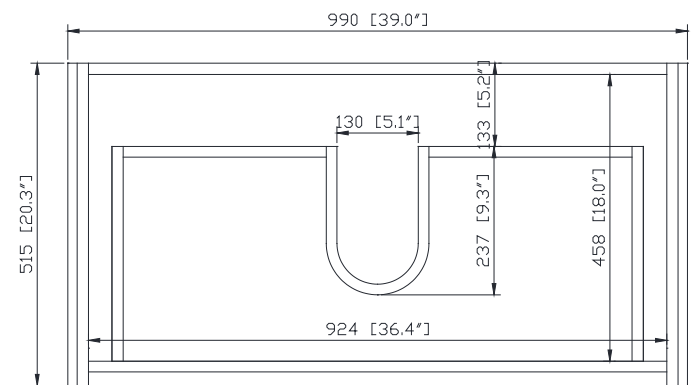

Nominal Dimension

- 39W x 20.3D x 23.6H inches

Components

Mirror	SONOMA-M39		
Vanity Top (VC)	VUT390MT	VUT390GL	
Linen Tower	SONOMA-WC12-IW	SONOMA-WC12-RK	SONOMA-WC12-WT

Product Diagrams

Front

Back

Side