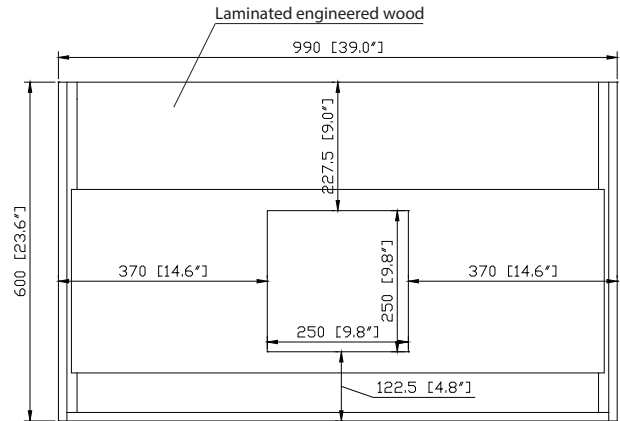

Nominal Dimension

- 39W x 20.3D x 23.6H inches

Components

Mirror	SONOMA-M39		
Vanity Top (VC)	VUT390MT	VUT390GL	
Linen Tower	SONOMA-WC12-IW	SONOMA-WC12-RK	SONOMA-WC12-WT

Product Diagrams

Front

Back

Side