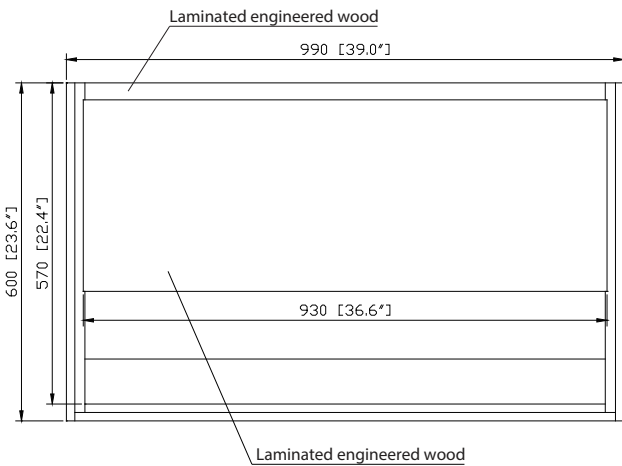

Avanity

SONOMA-V39-IW
SONOMA-V39-RK
SONOMA-V39-WT

Features

- Laminated hardwood plywood
- 1 soft-close drawer with blum hardware
- 1 open shelf
- Wall hung design with hardware included

Colors / Finishes

- Iron Wood
- Restored Kahki Wood
- Glossy White

Nominal Dimension

- 39W x 20.3D x 23.6H inches

Components

Mirror	SONOMA-M39		
Vanity Top (VC)	VUT390MT	VUT390GL	
Linen Tower	SONOMA-WC12-IW	SONOMA-WC12-RK	SONOMA-WC12-WT

Product Diagrams

Front

Back

Side