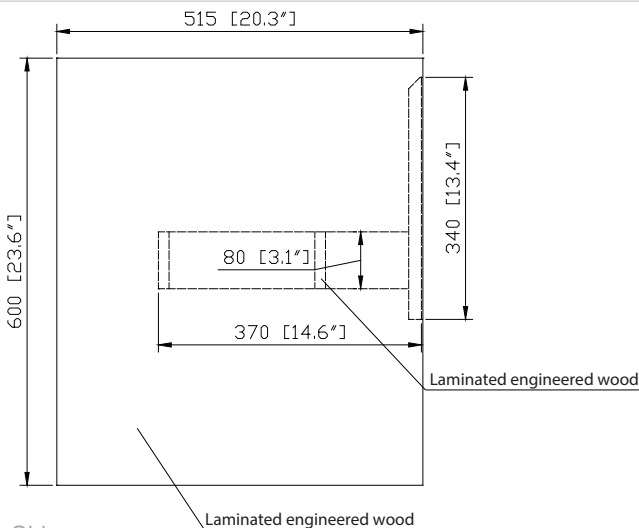

Nominal Dimension

- 39W x 20.3D x 23.6H inches

Components

Mirror	SONOMA-M39		
Vanity Top (VC)	VUT390MT	VUT390GL	
Linen Tower	SONOMA-WC12-IW	SONOMA-WC12-RK	SONOMA-WC12-WT

Product Diagrams

Front

Back

Side