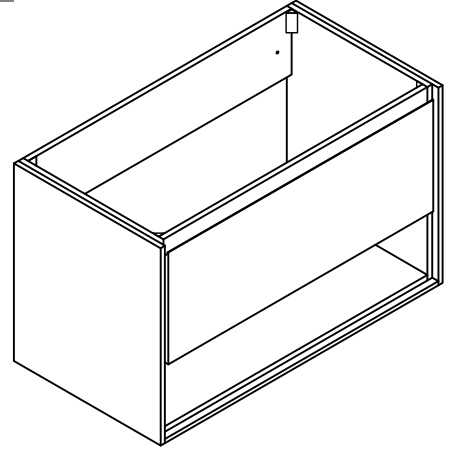

Avanity

SONOMA-V39-IW
SONOMA-V39-RK
SONOMA-V39-WT

Features

- Laminated hardwood plywood
- 1 soft-close drawer with blum hardware
- 1 open shelf
- Wall hung design with hardware included

Colors / Finishes

- Iron Wood
- Restored Kahki Wood
- Glossy White

Nominal Dimension

- 39W x 20.3D x 23.6H inches

Components

Mirror	SONOMA-M39		
Vanity Top (VC)	VUT390MT	VUT390GL	
Linen Tower	SONOMA-WC12-IW	SONOMA-WC12-RK	SONOMA-WC12-WT

Product Diagrams

Front

Back

Side