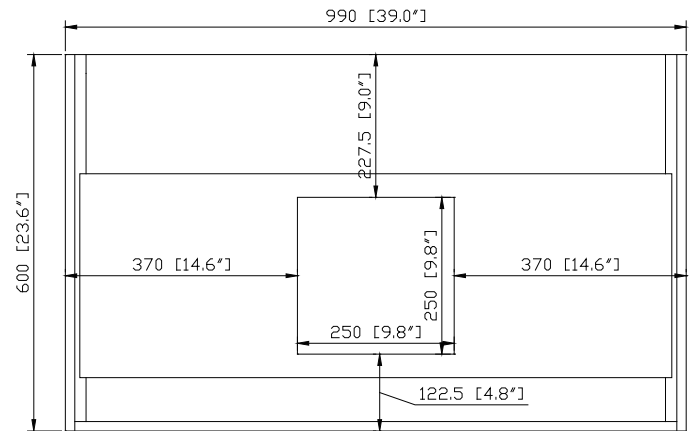

Nominal Dimension

- 39W x 20.3D x 23.6H inches

Components

| | | | |
|-----------------|----------------|----------------|----------------|
| Mirror | SONOMA-M39 | | |
| Vanity Top (VC) | VUT390MT | VUT390GL | |
| Linen Tower | SONOMA-WC12-IW | SONOMA-WC12-RK | SONOMA-WC12-WT |

Product Diagrams

Front

Back

Side

Top