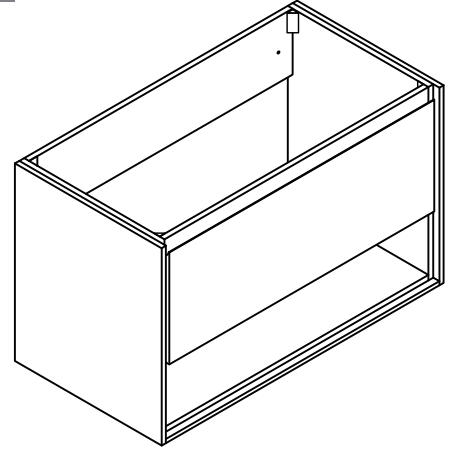

Avanity

SONOMA-V39-IW
SONOMA-V39-RK
SONOMA-V39-WT

Features

- Laminated hardwood plywood
- 1 soft-close drawer with blum hardware
- 1 open shelf
- Wall hung design with hardware included

Colors /Finishes

- Iron Wood
- Restored Kahki Wood
- Glossy White

Nominal Dimension

- 39W x 20.3D x 23.6H inches

Components

| | | | |
|-----------------|----------------|----------------|----------------|
| Mirror | SONOMA-M39 | | |
| Vanity Top (VC) | VUT390MT | VUT390GL | |
| Linen Tower | SONOMA-WC12-IW | SONOMA-WC12-RK | SONOMA-WC12-WT |

Product Diagrams

Front

Back

Side

Top