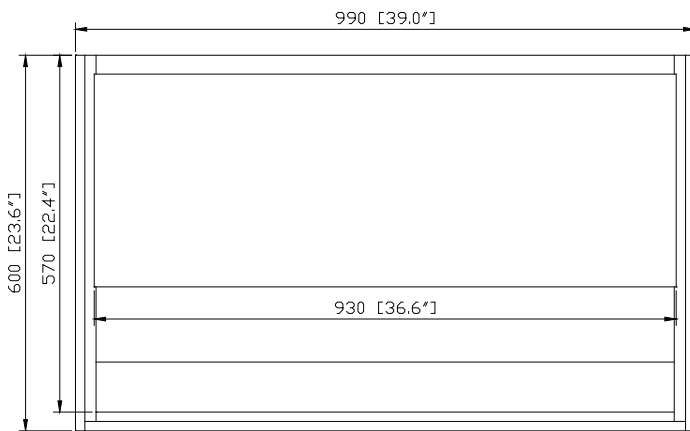

Nominal Dimension

- 39W x 20.3D x 23.6H inches

Components

| | | | |
|-----------------|----------------|----------------|----------------|
| Mirror | SONOMA-M39 | | |
| Vanity Top (VC) | VUT390MT | VUT390GL | |
| Linen Tower | SONOMA-WC12-IW | SONOMA-WC12-RK | SONOMA-WC12-WT |

Product Diagrams

Front

Back

Side

Top