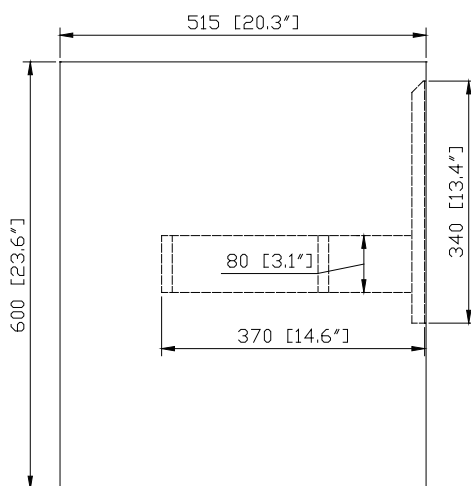

Nominal Dimension

- 39W x 20.3D x 23.6H inches

Components

| | | | |
|-----------------|----------------|----------------|----------------|
| Mirror | SONOMA-M39 | | |
| Vanity Top (VC) | VUT390MT | VUT390GL | |
| Linen Tower | SONOMA-WC12-IW | SONOMA-WC12-RK | SONOMA-WC12-WT |

Product Diagrams

Front

Back

Side

Top