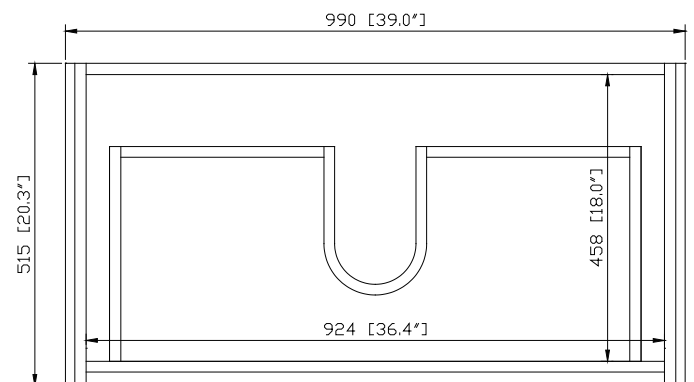

Nominal Dimension

- 39W x 20.3D x 23.6H inches

Components

| | | | |
|-----------------|----------------|----------------|----------------|
| Mirror | SONOMA-M39 | | |
| Vanity Top (VC) | VUT390MT | VUT390GL | |
| Linen Tower | SONOMA-WC12-IW | SONOMA-WC12-RK | SONOMA-WC12-WT |

Product Diagrams

Front

Back

Side

Top