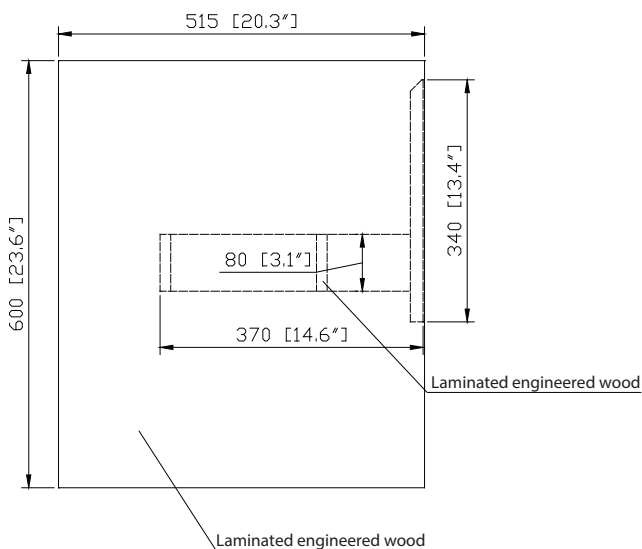

## Nominal Dimension

- 62.6W x 20.3D x 23.6H inches

## Product Diagrams

Front

Back

Side

Top