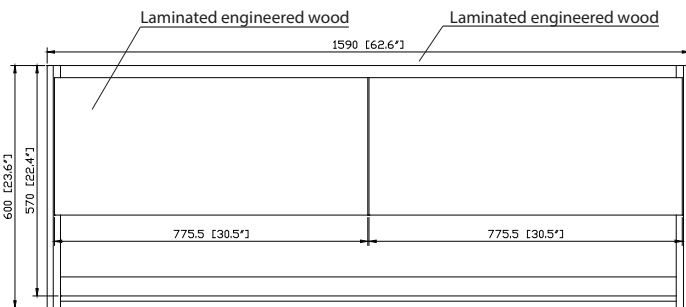

Product Diagrams