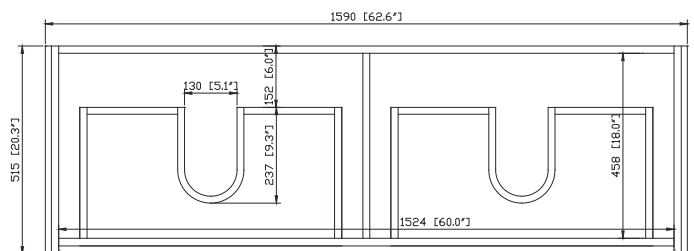

## Nominal Dimension

- 62.6W x 20.3D x 23.6H inches

## Product Diagrams

Front

Back

Side

Top