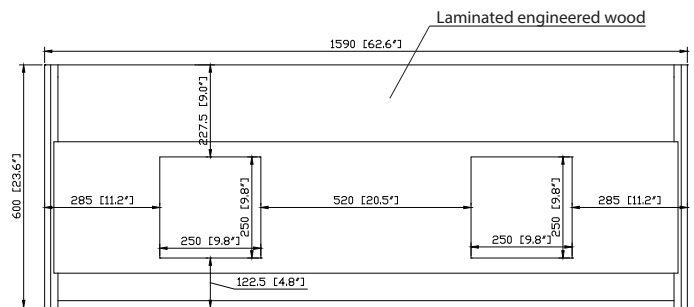

Avanity

SONOMA-V63-IW
SONOMA-V63-RK
SONOMA-V63-WT

Features

- Laminated solid wood
- 2 soft-close drawers with blum hardware
- 1 open shelf
- Two drawer units with beveled edge finger pull
- Wall hung design with hardware included

Colors / Finishes

- Iron Wood
- Restored Kahki Wood
- Glossy White

Nominal Dimension

- 62.6W x 20.3D x 23.6H inches

Components

Mirror	SONOMA-M59		
Vanity Top (VC)	VUT630MT	VUT630GL	
Linen Tower	SONOMA-WC12-IW	SONOMA-WC12-RK	SONOMA-WC12-WT

Product Diagrams

Back

Top