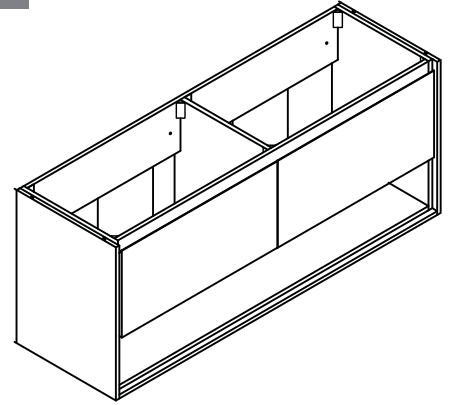

## Features

- Laminated solid wood
- 2 soft-close drawers with blum hardware
- 1 open shelf
- Two drawer units with beveled edge finger pull
- Wall hung design with hardware included

## Nominal Dimension

- 62.6W x 20.3D x 23.6H inches