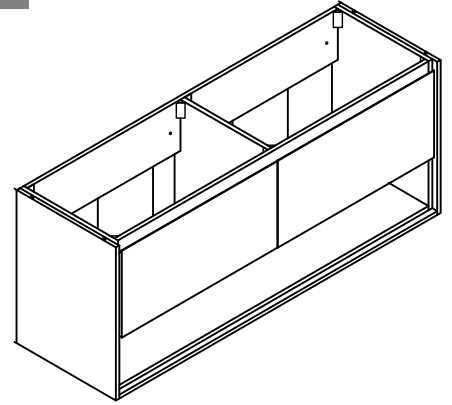

Avanity

SONOMA-V63-IW
SONOMA-V63-RK
SONOMA-V63-WT

Features

- Laminated solid wood
- 2 soft-close drawers with blum hardware
- 1 open shelf
- Two drawer units with beveled edge finger pull
- Wall hung design with hardware included

Colors / Finishes

- Iron Wood
- Restored Kahki Wood
- Glossy White

Nominal Dimension

- 62.6W x 20.3D x 23.6H inches

Components

Mirror	SONOMA-M59		
Vanity Top (VC)	VUT630MT	VUT630GL	
Linen Tower	SONOMA-WC12-IW	SONOMA-WC12-RK	SONOMA-WC12-WT