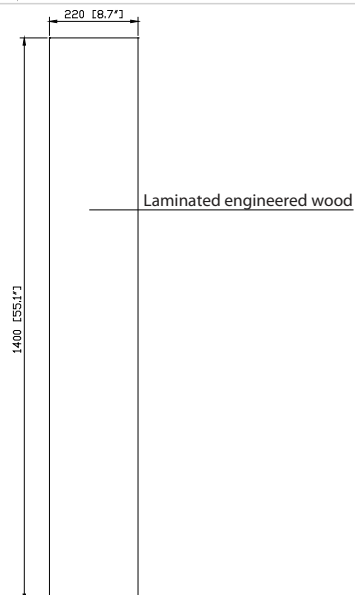

Avanity

SONOMA-WC12-IW
SONOMA-WC12-RK
SONOMA-WC12-WT

Features

- Laminated hardwood plywood
- 2 soft-close doors
- 1 open shelf
- Two door units with bevel edged finger pull
- Wall hung design with hardware included

Colors / Finishes

- Iron Wood
- Restored Kahki Wood
- Glossy White

Nominal Dimension

- 11.8W x 8.7D x 55.1H inches

Components

Vanity Top	SONOMA-V31-IW	SONOMA-V39-IW	SONOMA-V63-IW
	SONOMA-V31-RK	SONOMA-V39-RK	SONOMA-V39-RK
	SONOMA-V31-WT	SONOMA-V39-WT	SONOMA-V39-WT

Product Diagrams

Front

Back

Side

Top