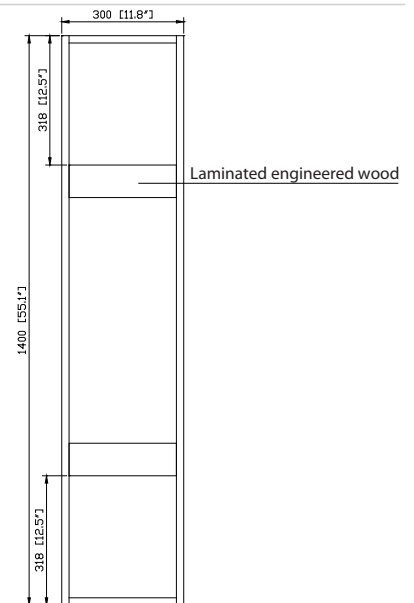

Avanity

SONOMA-WC12-IW
SONOMA-WC12-RK
SONOMA-WC12-WT

Features

- Laminated hardwood plywood
- 2 soft-close doors
- 1 open shelf
- Two door units with bevel edged finger pull
- Wall hung design with hardware included

Colors / Finishes

- Iron Wood
- Restored Kahki Wood
- Glossy White

Nominal Dimension

- 11.8W x 8.7D x 55.1H inches

Components

Vanity Top	SONOMA-V31-IW	SONOMA-V39-IW	SONOMA-V63-IW
	SONOMA-V31-RK	SONOMA-V39-RK	SONOMA-V39-RK
	SONOMA-V31-WT	SONOMA-V39-WT	SONOMA-V39-WT

Product Diagrams

Front

Back

Side

Top