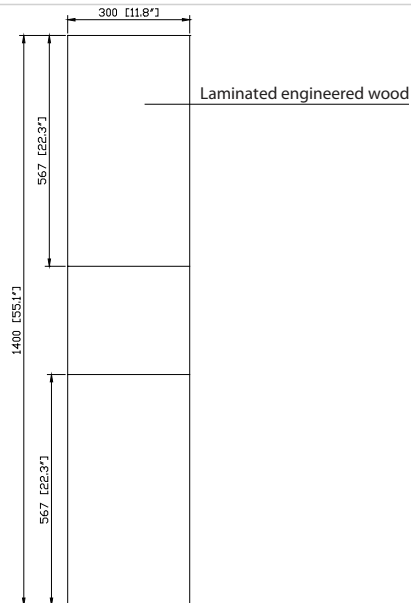

Avanity

SONOMA-WC12-IW
SONOMA-WC12-RK
SONOMA-WC12-WT

Features

- Laminated hardwood plywood
- 2 soft-close doors
- 1 open shelf
- Two door units with bevel edged finger pull
- Wall hung design with hardware included

Colors / Finishes

- Iron Wood
- Restored Kahki Wood
- Glossy White

Nominal Dimension

- 11.8W x 8.7D x 55.1H inches

Components

Vanity Top	SONOMA-V31-IW	SONOMA-V39-IW	SONOMA-V63-IW
	SONOMA-V31-RK	SONOMA-V39-RK	SONOMA-V39-RK
	SONOMA-V31-WT	SONOMA-V39-WT	SONOMA-V39-WT

Product Diagrams

Front

Back

Side

Top