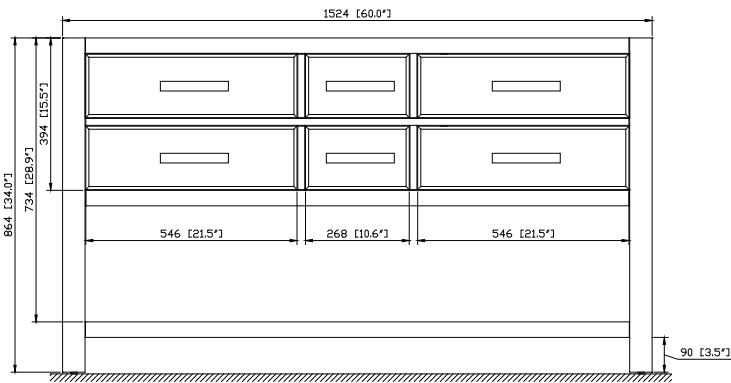

- Chilled Gray
- White

Nominal Dimension

- 60W x 21.5D x 34H inches

Components

Mirror	14000-M24-CG	14000-MC24-CG	
	14000-M24-WT	14000-MC24-WT	
Vanity Top	SUT61BK-R	SUT61GB-R	SUT61CW-R
	SUT61BK	SUT61GB	SUT61CW
Sink	CUM20WT-R	CUM18WT	CUM18LN

Product Diagrams

Front

Back

Side

Top