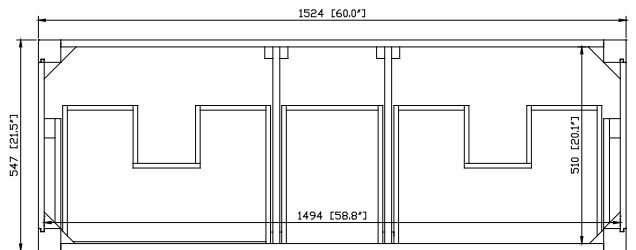

- Chilled Gray
- White

Nominal Dimension

- 60W x 21.5D x 34H inches

Components

Mirror	14000-M24-CG	14000-MC24-CG	
	14000-M24-WT	14000-MC24-WT	
Vanity Top	SUT61BK-R	SUT61GB-R	SUT61CW-R
	SUT61BK	SUT61GB	SUT61CW
Sink	CUM20WT-R	CUM18WT	CUM18LN

Product Diagrams

Front

Back

Side

Top