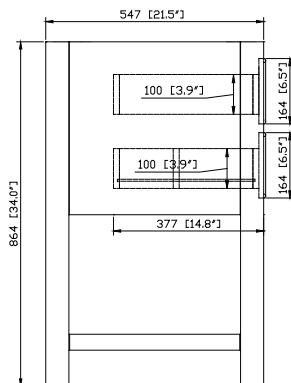

- Chilled Gray
- White

Nominal Dimension

- 60W x 21.5D x 34H inches

Components

Mirror	14000-M24-CG	14000-MC24-CG	
	14000-M24-WT	14000-MC24-WT	
Vanity Top	SUT61BK-R	SUT61GB-R	SUT61CW-R
	SUT61BK	SUT61GB	SUT61CW
Sink	CUM20WT-R	CUM18WT	CUM18LN

Product Diagrams

Front

Back

Side

Top