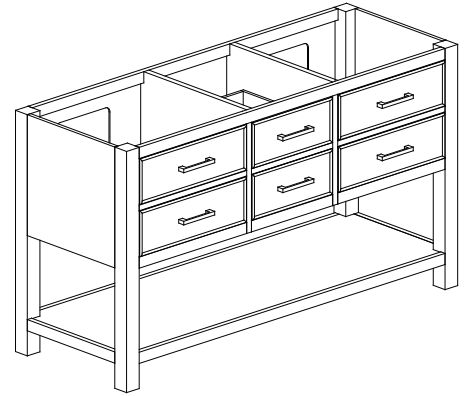

Avanity

BROOKS-V60-CG/BROOKS-V60-WT

Features

- Solid poplar wood frame, Birch veneer plywood
- 4 soft-close drawer, 1 open shelf
- Brushed nickel finished hardware
- Adjustable height levelers

Colors / Finishes

- Chilled Gray
- White

Nominal Dimension

- 60W x 21.5D x 34H inches

Components

Mirror	14000-M24-CG	14000-MC24-CG	
	14000-M24-WT	14000-MC24-WT	
Vanity Top	SUT61BK-R	SUT61GB-R	SUT61CW-R
	SUT61BK	SUT61GB	SUT61CW
Sink	CUM20WT-R	CUM18WT	CUM18LN

Product Diagrams

Front

Back

Side

Top