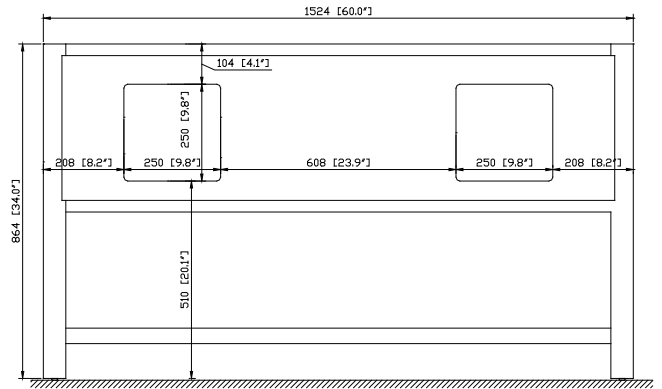

- Chilled Gray
- White

Nominal Dimension

- 60W x 21.5D x 34H inches

Components

Mirror	14000-M24-CG	14000-MC24-CG	
	14000-M24-WT	14000-MC24-WT	
Vanity Top	SUT61BK-R	SUT61GB-R	SUT61CW-R
	SUT61BK	SUT61GB	SUT61CW
Sink	CUM20WT-R	CUM18WT	CUM18LN

Product Diagrams

Front

Back

Side

Top