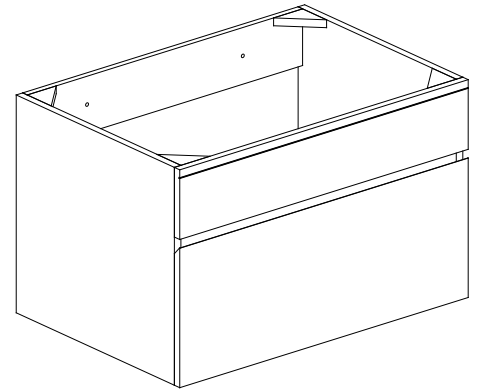

Avanity

TRIBECA-V36-CG

Features

- Solid poplar wood frame, Birch veneer plywood
- 1 soft-close drawer
- Wall hung design with hardware included

Colors / Finishes

- Chilled Gray

Nominal Dimension

- 36W x 21.5D x 19.7H inches

Components

Mirror	14000-M24-CG	14000-MC24-CG	
Vanity Top	SUT37BK-R	SUT37GB-R	SUT37CW-R
	SUT37BK	SUT37GB	SUT37CW
Sink	CUM20WT-R	CUM18WT	CUM18LN
Base	TRIBECA-B36-CG		

Product Diagrams

Front

Back

Side

Top