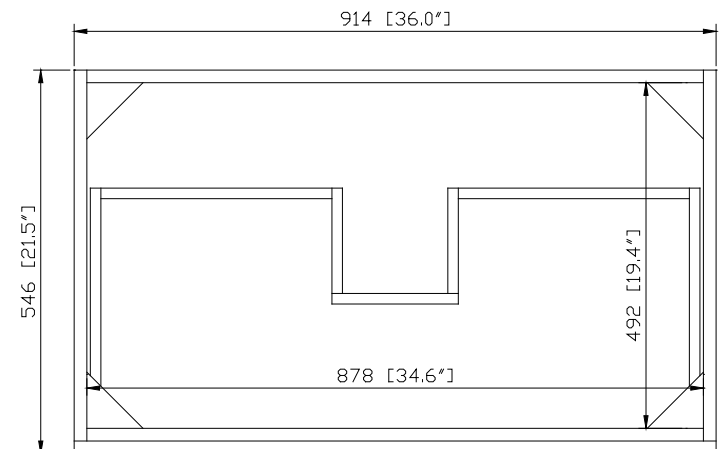

Avanity

TRIBECA-V36-CG

Features

- Solid poplar wood frame, Birch veneer plywood
- 1 soft-close drawer
- Wall hung design with hardware included

Colors / Finishes

- Chilled Gray

Nominal Dimension

- 36W x 21.5D x 19.7H inches

Components

Mirror	14000-M24-CG	14000-MC24-CG	
Vanity Top	SUT37BK-R	SUT37GB-R	SUT37CW-R
	SUT37BK	SUT37GB	SUT37CW
Sink	CUM20WT-R	CUM18WT	CUM18LN
Base	TRIBECA-B36-CG		

Product Diagrams

Front

Back

Side

Top