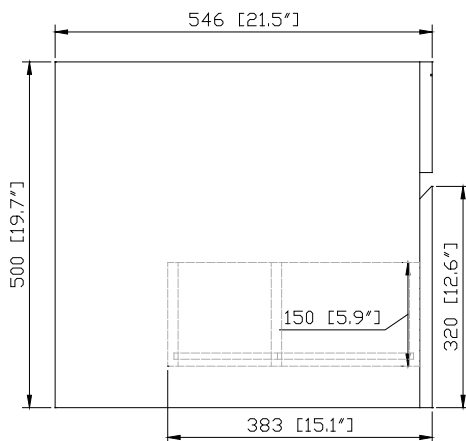

Avanity

TRIBECA-V36-CG

Features

- Solid poplar wood frame, Birch veneer plywood
- 1 soft-close drawer
- Wall hung design with hardware included

Colors / Finishes

- Chilled Gray

Nominal Dimension

- 36W x 21.5D x 19.7H inches

Components

Mirror	14000-M24-CG	14000-MC24-CG	
Vanity Top	SUT37BK-R	SUT37GB-R	SUT37CW-R
	SUT37BK	SUT37GB	SUT37CW
Sink	CUM20WT-R	CUM18WT	CUM18LN
Base	TRIBECA-B36-CG		

Product Diagrams

Front

Back

Side

Top