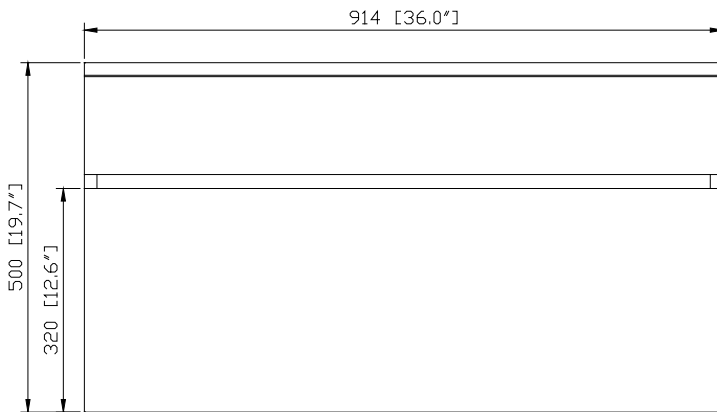

Avanity

TRIBECA-V36-CG

Features

- Solid poplar wood frame, Birch veneer plywood
- 1 soft-close drawer
- Wall hung design with hardware included

Colors / Finishes

- Chilled Gray

Nominal Dimension

- 36W x 21.5D x 19.7H inches

Components

Mirror	14000-M24-CG	14000-MC24-CG	
Vanity Top	SUT37BK-R	SUT37GB-R	SUT37CW-R
	SUT37BK	SUT37GB	SUT37CW
Sink	CUM20WT-R	CUM18WT	CUM18LN
Base	TRIBECA-B36-CG		

Product Diagrams

Front

Back

Side

Top