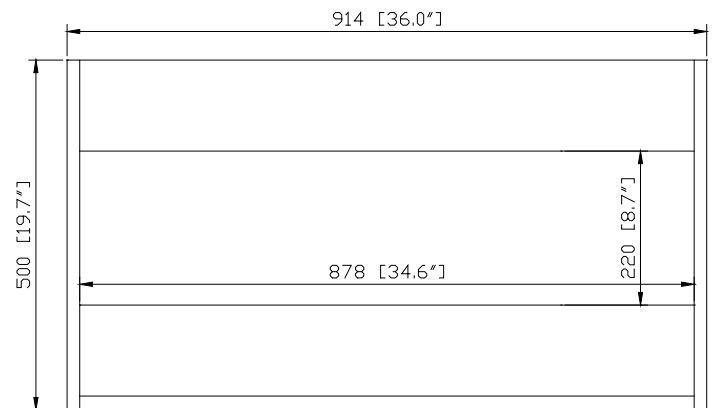

Avanity

TRIBECA-V36-CG

Features

- Solid poplar wood frame, Birch veneer plywood
- 1 soft-close drawer
- Wall hung design with hardware included

Colors / Finishes

- Chilled Gray

Nominal Dimension

- 36W x 21.5D x 19.7H inches

Components

Mirror	14000-M24-CG	14000-MC24-CG	
Vanity Top	SUT37BK-R	SUT37GB-R	SUT37CW-R
	SUT37BK	SUT37GB	SUT37CW
Sink	CUM20WT-R	CUM18WT	CUM18LN
Base	TRIBECA-B36-CG		

Product Diagrams

Front

Back

Side

Top